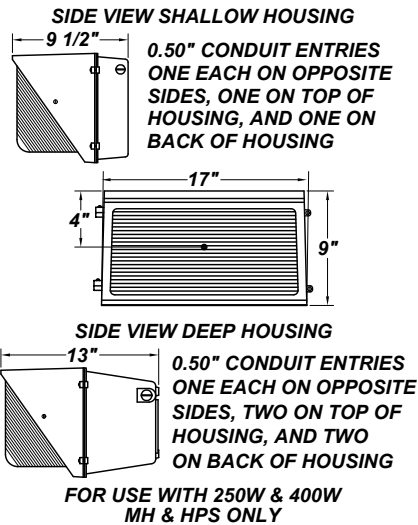

LINE DRAWING

LINE DRAWING NOT TO SCALE

FINISHES

GOLD CUP LG LED

Architectural Outdoor

Fixture Core

PROJECT:	
TYPE:	
PO#:	QTY:
COMMENTS:	

PRODUCT CODE	SOURCE/WATTAGE	VOLTAGE	DIMMING BALLAST
GPL - Gold Cup LG	L48.0 - 48W LED Module	100 - 277V	Not Applicable
ORDER INFO			
GPL	L48.0	100 - 277V	Not Applicable