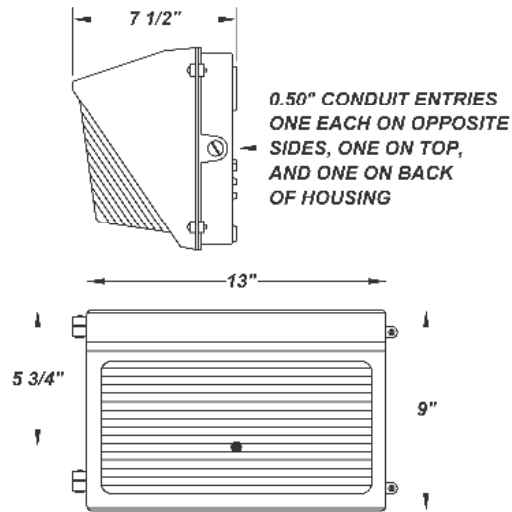

LINE DRAWING

LINE DRAWING NOT TO SCALE

FINISHES

Antique Silver

Bronze Mist

Matte Silver

Sand

Swedish Steel

Textured Black

Textured Bronze

Textured White

For RAL Colors & Custom Match - Contact Teron Lighting Inc.