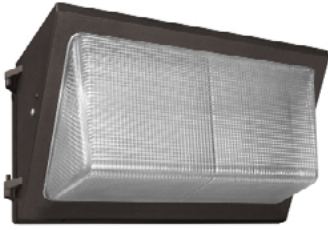

GOLD CUP LG LED

Architectural Outdoor

PROJECT:	
TYPE:	
PO#:	QTY:
COMMENTS:	

FEATURES

- Cast Aluminum Housing w/ Textured Polyester Bronze Powder Coat Finish
- CSA Listed Wet Location For Wall Mounting
- Emergency Battery Available
- Fully Gasketed
- LED Light Fixture
- L70 Life Time For 50,000hr
- Mounts Direct to Flat Surface w/ Four #8 Wall Anchors (Not Included)
- Ribbed Borosilicate Glass Diffuser

LINE DRAWING

LINE DRAWING NOT TO SCALE

FINISHES

Antique Silver

Bronze Mist

Matte Silver

Sand

Swedish Steel