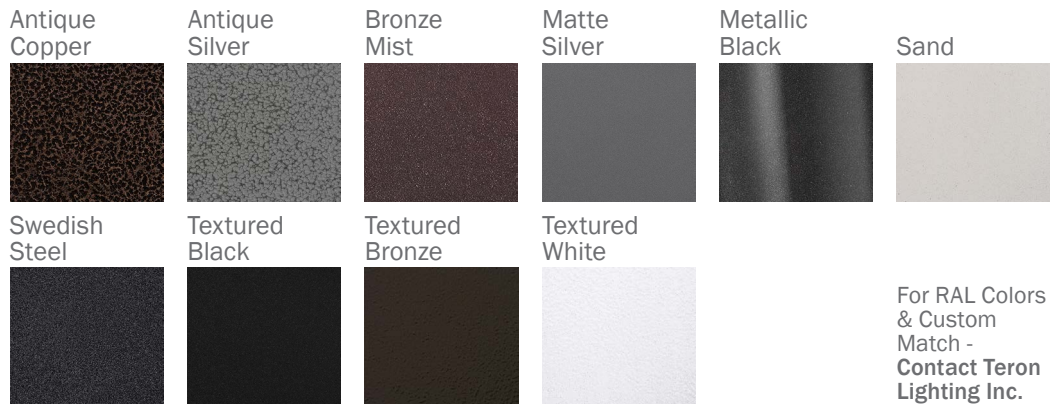

GOLD CUP LG LED

Architectural Outdoor

PROJECT:	
TYPE:	
PO#:	QTY:
COMMENTS:	

FEATURES

- Cast Aluminum Housing w/ Textured Polyester Bronze Powder Coat Finish
- Ribbed Borosilicate Glass Diffuser
- Fully Gasketed
- Mounts Direct to Flat Surface w/ Four #8 Wall Anchors (Not Included)
- L70 Life Time For 50,000hr
- CSA Listed Wet Location For Wall Mounting
- Emergency Battery Available
- LED Light Fixture

LINE DRAWING

LINE DRAWING NOT TO SCALE

FINISHES