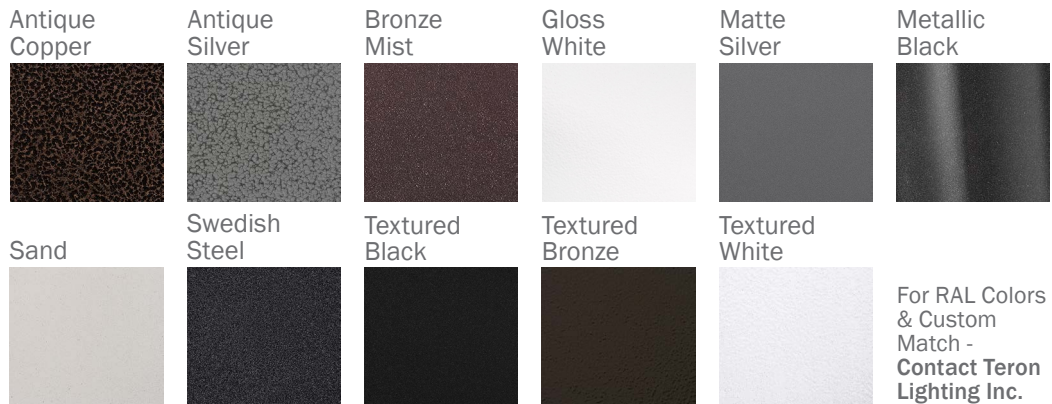

FAULTLESS LED 19"

Architectural Indoor

PROJECT:	
TYPE:	
PO#:	QTY:
COMMENTS:	

FEATURES

- Steel Mounting Pan w/ Hi-Reflectance White Powder Coat Finish
- Aluminum Mounting Pan w/ Hi-Reflectance White Powder Coat Finish (For L30.0 Only)
- Luminous White Acrylic Diffuser
- Mounts Directly to 4" Junction Box (By Others)
- IES Files Available
- ADA Compliant
- CSA Listed Damp Location
- Emergency Battery Available
- LED Light Fixture
- Mounting Hardware Included

LINE DRAWING

FINISHES