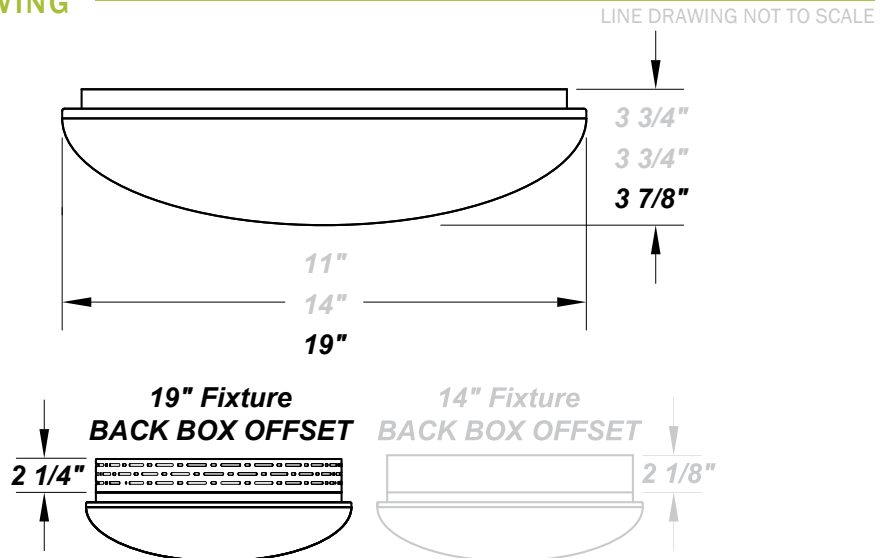

LINE DRAWING