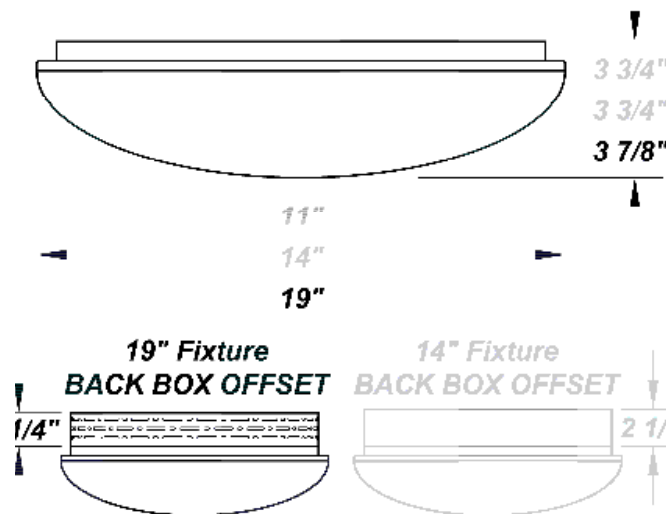

FAULTLESS LED 19"

Architectural Indoor

| | |
|-----------|------|
| PROJECT: | |
| TYPE: | |
| PO#: | QTY: |
| COMMENTS: | |

FEATURES

- Steel Mounting Pan w/ Hi-Reflectance White Powder Coat Finish (For L21.0 & L37.5)
- Aluminum Mounting Pan w/ Hi-Reflectance White Powder Coat Finish (For L30.0)
- Luminous White Acrylic Diffuser
- Mounts Directly to 4" Junction Box (By Others)
- IES Files Available
- ADA Compliant
- CSA Listed Damp Location
- Emergency Battery Available
- LED Light Fixture
- Mounting Hardware Included

LINE DRAWING

LINE DRAWING NOT TO SCALE

FINISHES

FAULTLESS LED 19"

Architectural Indoor

Fixture Core

| | |
|-----------|------|
| PROJECT: | |
| TYPE: | |
| PO#: | QTY: |
| COMMENTS: | |

| PRODUCT CODE | TRIM | SOURCE/WATTAGE | DIMMING DRIVER |
|-----------------|----------------|---|--------------------|
| FS - Faultless | Not Applicable | L21.0 - 21W L30.0 - 30W L37.5 - 37.5W | ZE - 0-10V Dimming |
| ORDER INFO | | | |
| FS Example ^ | L20.5-ZE640 | L21.0 | Not Applicable |

| PROD | SOURCE | 30K SPECS | | | | |
|--------|--------|--|--|--|--|--|
| FS 19" | L21.0 | <ul style="list-style-type: none"> 80 CRI Typ. 1737 Delivered LED Lumens 72.4 Delivered LED Lumens Per Watt | | | | |
| | L30.0 | <ul style="list-style-type: none"> 80 CRI Typ. 2534 Delivered LED Lumens 74.5 Delivered LED Lumens Per Watt | | | | |
| | L37.5 | <ul style="list-style-type: none"> 80 CRI Typ. 2879 Delivered LED Lumens 80 Delivered LED Lumens Per Watt | | | | |