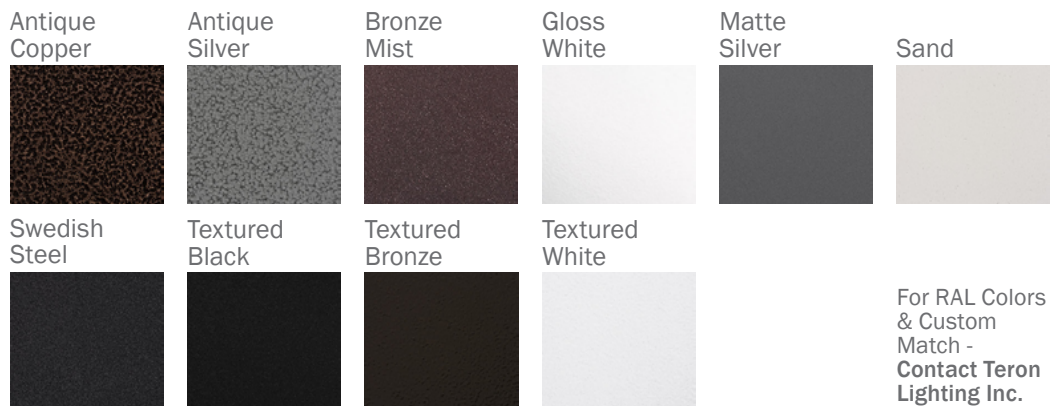

FAULTLESS LED 19"

Architectural Indoor

PROJECT:	
TYPE:	
PO#:	QTY:
COMMENTS:	

FEATURES

- Steel Mounting Pan w/ Hi-Reflectance White Powder Coat Finish (For L21.0 & L37.5)
- Aluminum Mounting Pan w/ Hi-Reflectance White Powder Coat Finish (For L30.0)
- Luminous White Acrylic Diffuser
- Mounts Directly to 4" Junction Box (By Others)
- IES Files Available
- ADA Compliant
- CSA Listed Damp Location
- Emergency Battery Available
- LED Light Fixture
- Mounting Hardware Included

LINE DRAWING

LINE DRAWING NOT TO SCALE

FINISHES