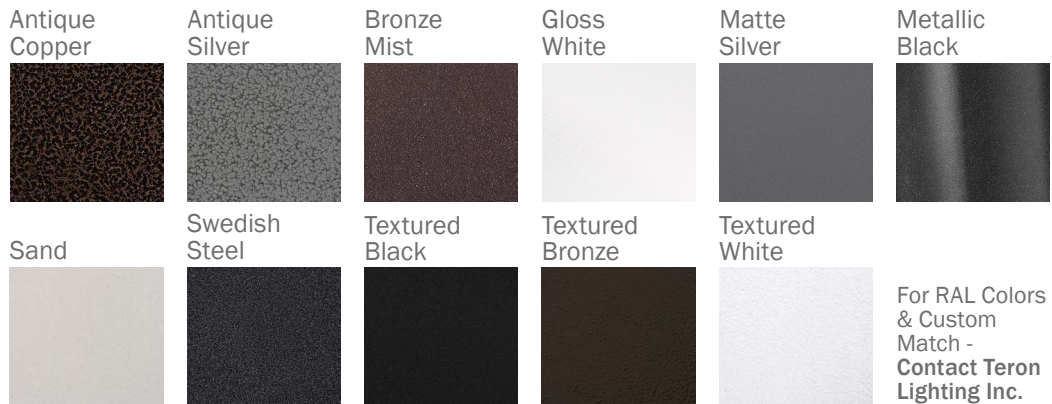

## FEATURES

- Steel Mounting Pan w/ Hi-Reflectance White Powder Coat Finish
- Luminous White Acrylic Diffuser
- Mounts Directly to 4" Junction Box (By Others)
- IES Files Available
- ADA Compliant
- CSA Listed Damp Location
- Emergency Battery Available
- LED Light Fixture
- Mounting Hardware Included

## FINISHES

Aesthetics & Options

TRIM	FINISH	COLOR TEMP	OPTIONS
Not Applicable	<b>AC</b> - Antique Copper <b>SW</b> - Swedish Steel <b>AS</b> - Antique Silver <b>BT</b> - Bronze Mist <b>TB</b> - Textured Black <b>WH</b> - Gloss White (Standard) <b>BZ</b> - Textured Bronze <b>MB</b> - Metallic Black <b>TW</b> - Textured White <b>SM</b> - Matte Silver <b>SN</b> - Sand	<b>27K</b> - 2700K Color Temp <b>30K</b> - 3000K Color Temp <b>35K</b> - 3500K Color Temp <b>40K</b> - 4000K Color Temp	<b>ALP</b> - Aluminum Mount Pan <b>BB</b> - Back Box <b>EB/BB</b> - Bodine BSL26 - Up to 5.1W Emergency Illumination w/ LEDs (Back Box Required)** <b>F</b> - Fused <b>TP</b> - Tamper-Proof Screw Set <b>WAL</b> - White Acrylic <b>WLL</b> - LED High Lumen Lens <b>WPL</b> - White Polycarbonate
ORDER INFO			
Not Applicable Example ^	AC	27K	ALP