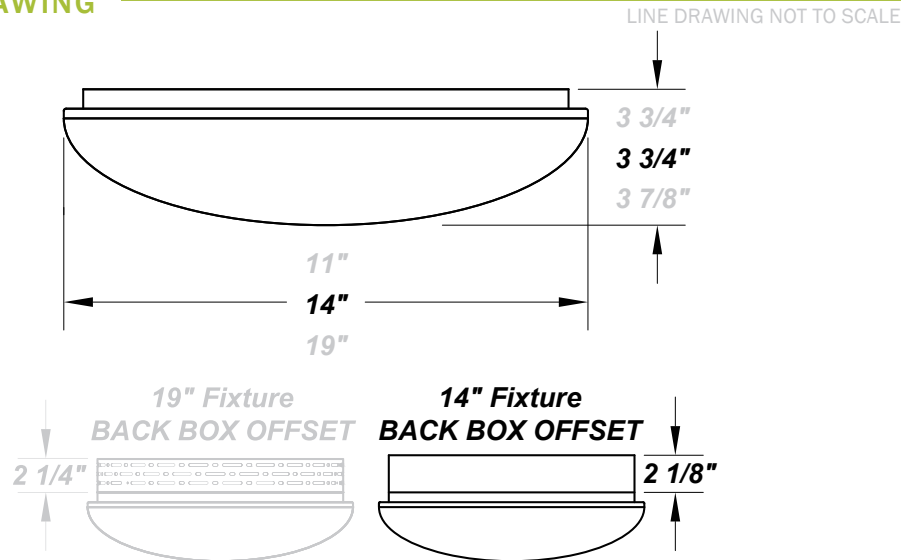

## FEATURES

- Steel Mounting Pan w/ Hi-Reflectance White Powder Coat Finish
- Luminous White Acrylic Diffuser
- Mounts Directly to 4" Junction Box (By Others)
- IES Files Available
- ADA Compliant
- CSA Listed Damp Location
- Emergency Battery Available
- LED Light Fixture
- Mounting Hardware Included

## LINE DRAWING