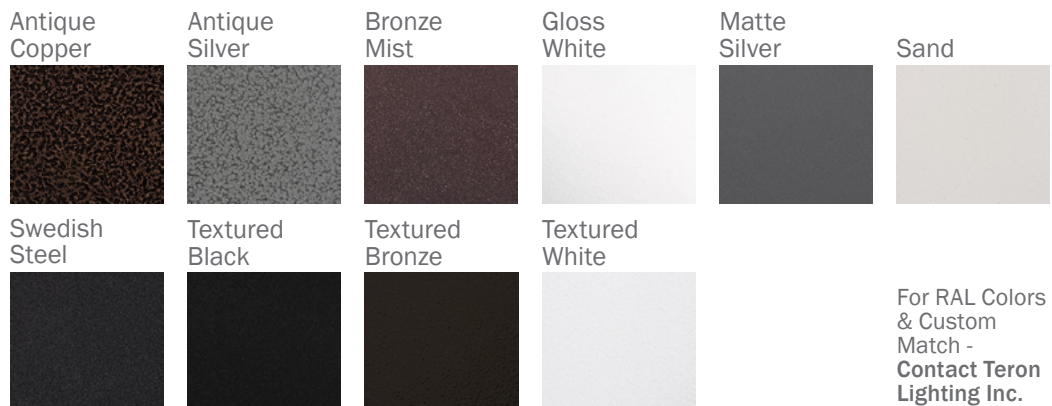

## FEATURES

- Steel Mounting Pan w/ Hi-Reflectance White Powder Coat Finish
- Luminous White Acrylic Diffuser
- Mounts Directly to 4" Junction Box (By Others)
- IES Files Available
- ADA Compliant
- CSA Listed Damp Location
- Emergency Battery Available
- LED Light Fixture
- Mounting Hardware Included

## FINISHES

Aesthetics & Options

VOLTAGE	FINISH	COLOR TEMP	OPTIONS
UNV (50 / 60Hz)	<b>AC</b> - Antique Copper <b>AS</b> - Antique Silver <b>BT</b> - Bronze Mist <b>WH</b> - Gloss White (Standard) <b>SM</b> - Matte Silver <b>SN</b> - Sand <b>SW</b> - Swedish Steel <b>TB</b> - Textured Black <b>BZ</b> - Textured Bronze <b>TW</b> - Textured White	<b>30K</b> - 3000K Color Temp <b>35K</b> - 3500K Color Temp <b>40K</b> - 4000K Color Temp <b>50K</b> - 5000K Color Temp	<b>ALP</b> - Aluminum Mount Pan <b>BB</b> - Back Box <b>EB/BB</b> - Bodine BSL26 - Up to 5.1W Emergency Illumination w/ LEDs (Back Box Required)** <b>F</b> - Fused <b>STC12-WH</b> - 12" Stem and Canopy Kit <b>STC24-WH</b> - 24" Stem and Canopy Kit <b>STC36-WH</b> - 36" Stem and Canopy Kit <b>STC48-WH</b> - 48" Stem and Canopy Kit <b>TP</b> - Tamper-Proof Screw Set <b>WLL</b> - LED High Lumen Lens <b>WPL</b> - White Polycarbonate
ORDER INFO			
Not Applicable	AC	30K	ALP
Example ^			