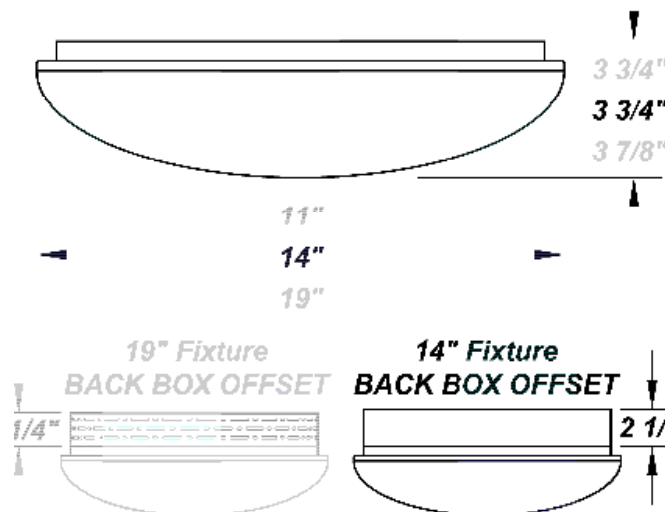

## FEATURES

- Steel Mounting Pan w/ Hi-Reflectance White Powder Coat Finish
- Luminous White Acrylic Diffuser
- Mounts Directly to 4" Junction Box (By Others)
- IES Files Available
- ADA Compliant
- CSA Listed Damp Location
- Emergency Battery Available
- LED Light Fixture
- Mounting Hardware Included

## LINE DRAWING

LINE DRAWING NOT TO SCALE