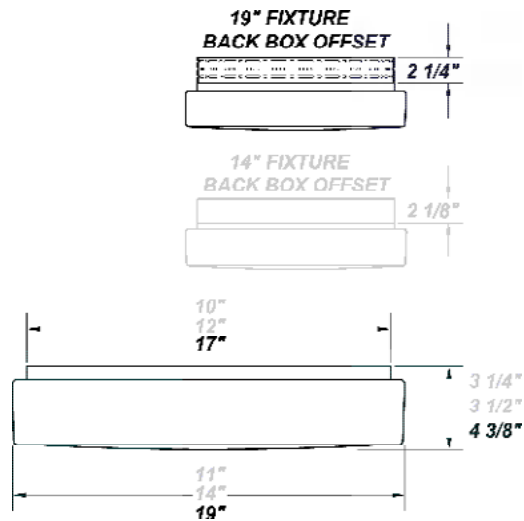

LINE DRAWING

LINE DRAWING NOT TO SCALE

FINISHES

Antique
Copper

Antique
Silver

Bronze
Mist

Gloss
White

Matte
Silver

Sand

Swedish
Steel

Textured
Black

Textured
Bronze

Textured
White

For RAL Colors
& Custom
Match -
Contact Teron
Lighting Inc.