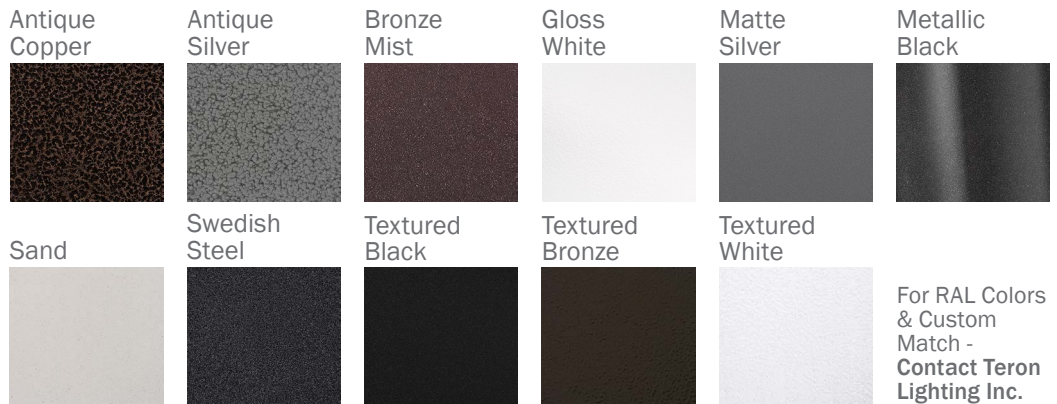

EAGLE LED 19"

Architectural Outdoor

PROJECT:	
TYPE:	
PO#:	QTY:
COMMENTS:	

FEATURES

- Steel Mounting Pan w/ Hi-Reflectance White Powder Coat Finish (For L21.0 & L37.5)
- Aluminum Mounting Pan w/ Hi-Reflectance White Powder Coat Finish (For L30.0)
- Luminous White Acrylic Diffuser
- Mounts Directly to 4" Junction Box (By Others)
- IES Files Available
- ADA Compliant
- CSA Listed Damp Location Wall and Ceiling
- Emergency Battery Available
- LED Light Fixture
- Mounting Hardware Included

LINE DRAWING

LINE DRAWING NOT TO SCALE

FINISHES