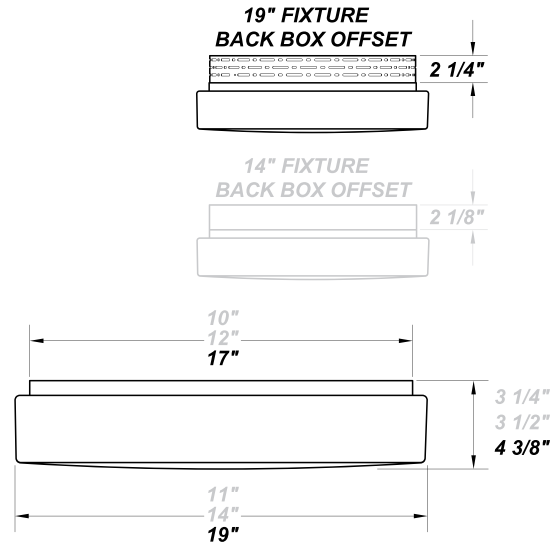

LINE DRAWING

LINE DRAWING NOT TO SCALE