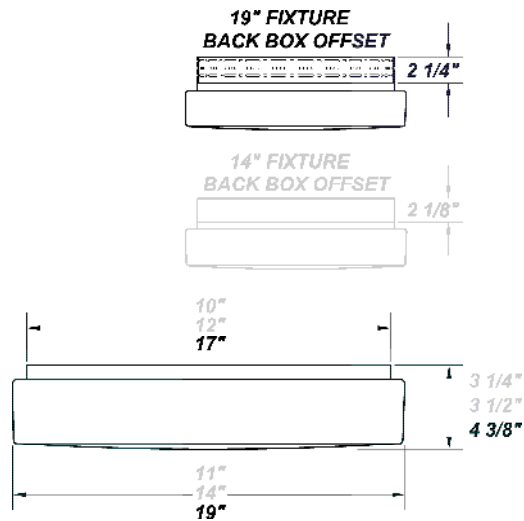

LINE DRAWING

LINE DRAWING NOT TO SCALE

FINISHES

Antique Copper	Antique Silver	Bronze Mist	Gloss White	Matte Silver	Sand
Swedish Steel	Textured Black	Textured Bronze	Textured White		

For RAL Colors & Custom Match - Contact Teron Lighting Inc.