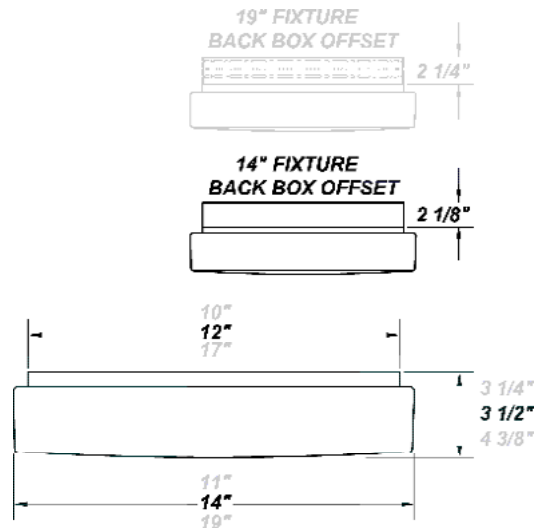

## FEATURES

- ADA Compliant
- CSA Listed Damp Location Wall and Ceiling
- Energy Star Listed
- Emergency Battery Available Available
- IES Files Available
- LED Light Fixture
- L70 Life time for 60,000hr
- Luminous White Acrylic Diffuser
- Mounts Directly to 4" Junction Box (By Others)
- Mounting Hardware Included
- Steel Mounting Pan w/ Hi-Reflectance White Powder Coat Finish

## LINE DRAWING

LINE DRAWING NOT TO SCALE