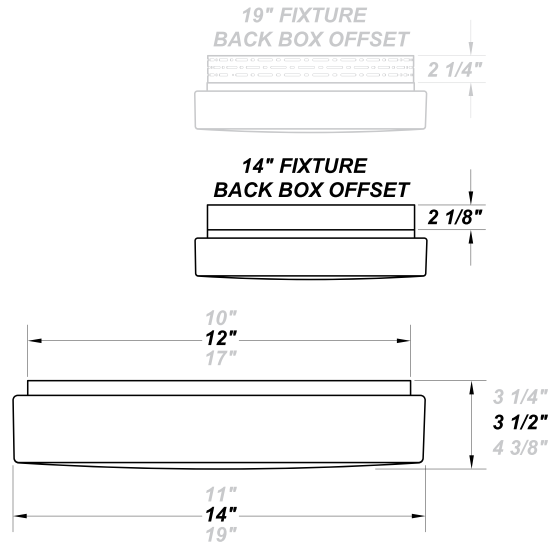

## FEATURES

- Steel Mounting Pan w/ Hi-Reflectance White Powder Coat Finish
- Luminous White Acrylic Diffuser
- Mounts Directly to 4" Junction Box (By Others)
- IES Files Available
- ADA Compliant
- CSA Listed Damp Location Wall and Ceiling
- Emergency Battery Available Available
- LED Light Fixture
- Mounting Hardware Included

## LINE DRAWING

LINE DRAWING NOT TO SCALE