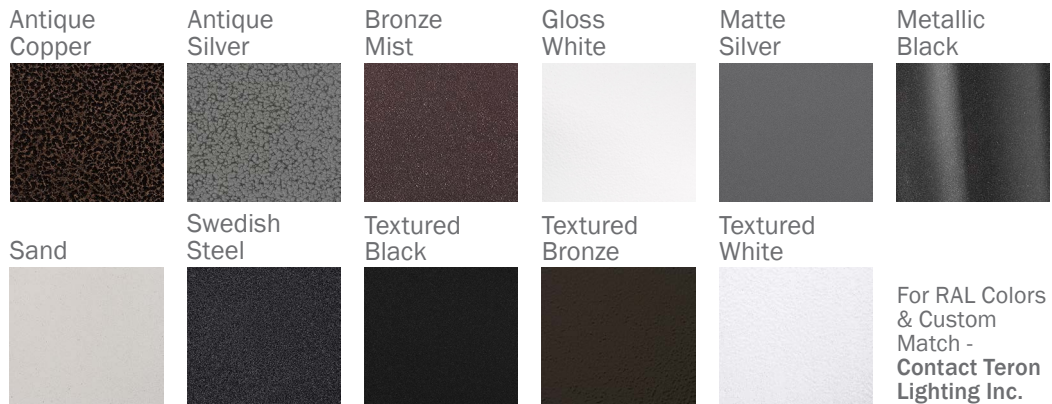

## FEATURES

- Steel Mounting Pan w/ Hi-Reflectance White Powder Coat Finish
- Luminous White Acrylic Diffuser
- Mounts Directly to 4" Junction Box (By Others)
- IES Files Available
- ADA Compliant
- CSA Listed Damp Location Wall and Ceiling
- Emergency Battery Available Available
- LED Light Fixture
- Mounting Hardware Included

## FINISHES