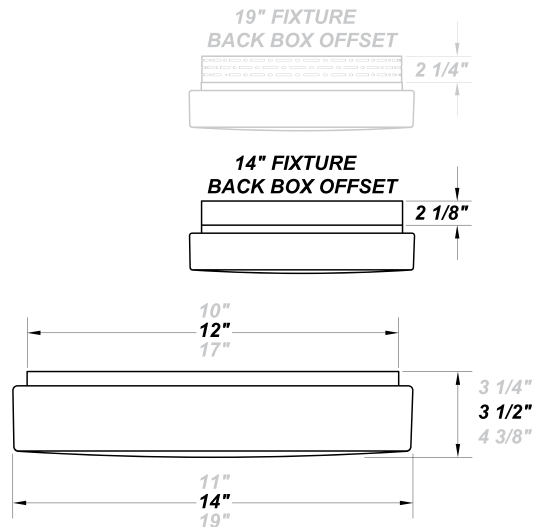

LINE DRAWING

LINE DRAWING NOT TO SCALE

FINISHES

Antique Copper	Antique Silver	Bronze Mist	Gloss White	Matte Silver	Sand
Swedish Steel	Textured Black	Textured Bronze	Textured White		

For RAL Colors & Custom Match - Contact Teron Lighting Inc.