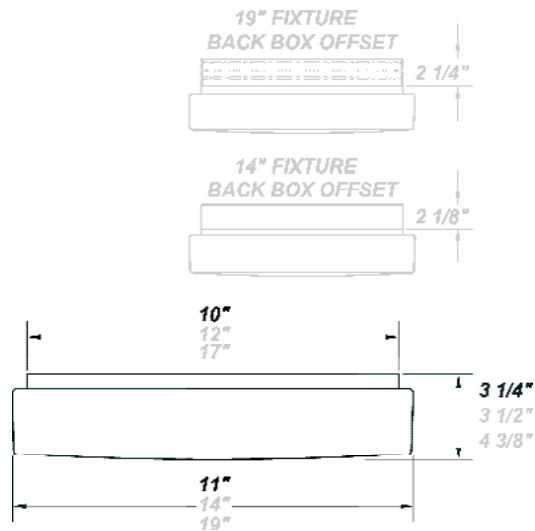

## FEATURES

- ADA Compliant
- Energy Star Listed
- Steel Mounting Pan w/ Hi-Reflectance White Powder Coat Finish
- Luminous White Acrylic Diffuser
- Mounts Directly to 4" Junction Box (By Others)
- IES Files Available
- CSA Listed Damp Location Wall and Ceiling
- LED Light Fixture
- L70 Life time for 60,000hr
- Mounting Hardware Included

## LINE DRAWING

LINE DRAWING NOT TO SCALE