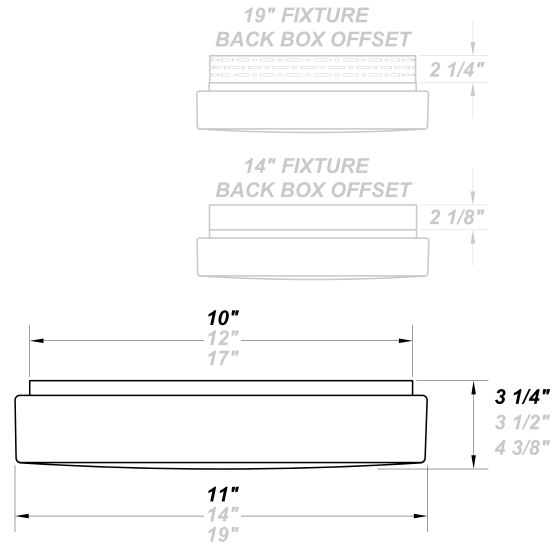

## FEATURES

- Steel Mounting Pan w/ Hi-Reflectance White Powder Coat Finish
- Luminous White Acrylic Diffuser
- Mounts Directly to 4" Junction Box (By Others)
- IES Files Available
- ADA Compliant
- CSA Listed Damp Location Wall and Ceiling
- LED Light Fixture
- Mounting Hardware Included

## LINE DRAWING

LINE DRAWING NOT TO SCALE