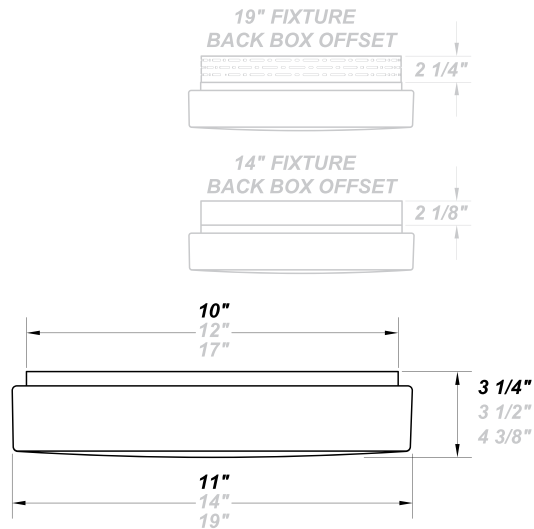

EAGLE LED 11"

Architectural Outdoor

PROJECT:	
TYPE:	
PO#:	QTY:
COMMENTS:	

FEATURES

- Steel Mounting Pan w/ Hi-Reflectance White Powder Coat Finish
- Luminous White Acrylic Diffuser
- Mounts Directly to 4" Junction Box (By Others)
- IES Files Available
- ADA Compliant
- CSA Listed Damp Location Wall and Ceiling
- LED Light Fixture
- Mounting Hardware Included

LINE DRAWING

LINE DRAWING NOT TO SCALE

FINISHES

EAGLE LED 11"

Architectural Outdoor

Fixture Core

PROJECT:	
TYPE:	
PO#:	QTY:
COMMENTS:	

PRODUCT CODE	SOURCE/WATTAGE	VOLTAGE	DIMMING DRIVER
EE - Eagle	L13.5-ZE420 - (48) LED Array @ Line Voltage 4-Wire Dimming Driver (Dimmable 0 - 10V)	120V 270V (50 / 60Hz)	Not Applicable
ORDER INFO			
EE	L13.5-ZE420	120V	Not Applicable