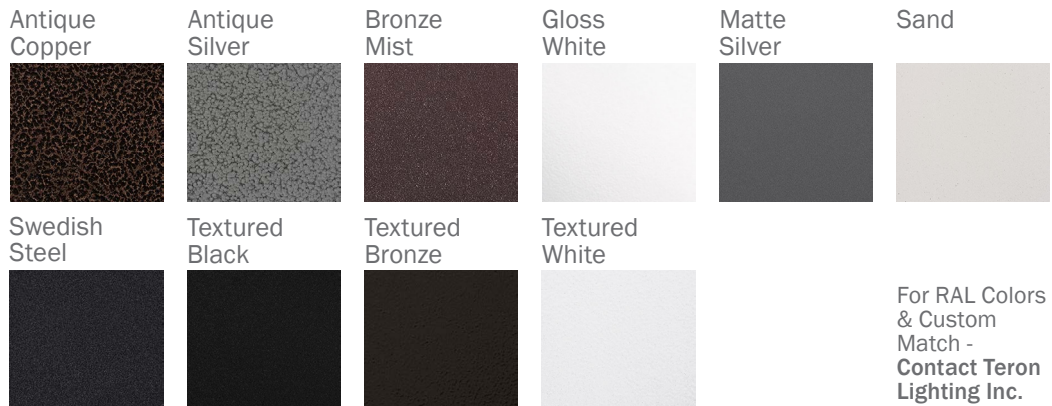

EAGLE LED 11"

Architectural Outdoor

PROJECT:	
TYPE:	
PO#:	QTY:
COMMENTS:	

FEATURES

- Steel Mounting Pan w/ Hi-Reflectance White Powder Coat Finish
- Luminous White Acrylic Diffuser
- Mounts Directly to 4" Junction Box (By Others)
- IES Files Available
- ADA Compliant
- CSA Listed Damp Location Wall and Ceiling
- LED Light Fixture
- Mounting Hardware Included

LINE DRAWING

LINE DRAWING NOT TO SCALE

FINISHES