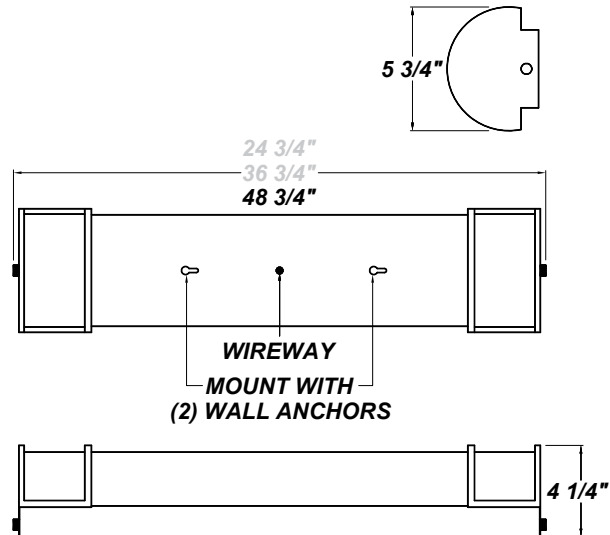

DUNLOP 48"

Architectural Indoor

PROJECT:	
TYPE:	
PO#:	QTY:
COMMENTS:	

FEATURES

- Die-Formed Cold-Rolled Steel End Caps w/ Brushed Nickel Plated Finish
- Steel Housing w/ Hi-Reflectance White Powder Coat Finish
- Luminous White Acrylic Diffuser
- Mounts Directly to Surface w/ Two Wall Anchors (Not Included)
- CSA Listed Damp Location
- Emergency Battery Available

LINE DRAWING

LINE DRAWING NOT TO SCALE

FINISHES

Antique Copper	Antique Silver	Bronze Mist	Matte Silver	Metallic Black	Sand
Swedish Steel	Textured Black	Textured Bronze	Textured White		

For RAL Colors & Custom Match - Contact Teron Lighting Inc.