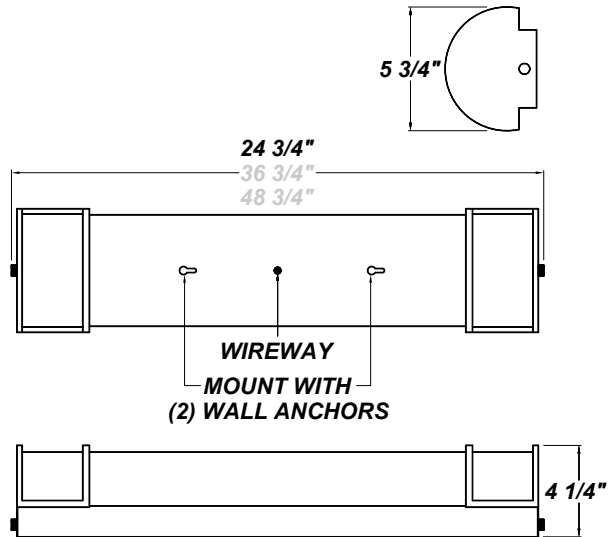

DUNLOP 24"

Architectural Indoor

PROJECT:	
TYPE:	
PO#:	QTY:
COMMENTS:	

FEATURES

- Die-Formed Cold-Rolled Steel End Caps w/ Brushed Nickel Plated Finish
- Steel Housing w/ Hi-Reflectance White Powder Coat Finish
- Luminous White Acrylic Diffuser
- Mounts Directly to Surface w/ Two Wall Anchors (Not Included)
- CSA Listed Damp Location
- Emergency Battery Available

LINE DRAWING

LINE DRAWING NOT TO SCALE

FINISHES

Antique Copper	Antique Silver	Bronze Mist	Matte Silver	Metallic Black	Sand
Swedish Steel	Textured Black	Textured Bronze	Textured White		

For RAL Colors & Custom Match - Contact Teron Lighting Inc.