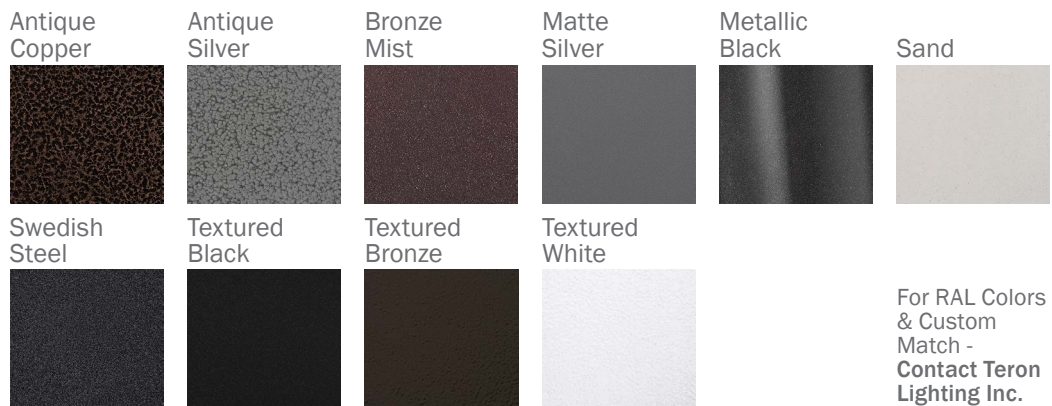

DIMARCO 48"

Architectural Indoor

PROJECT:	
TYPE:	
PO#:	QTY:
COMMENTS:	

FEATURES

- Steel Housing w/ White Powder Coat Finish
- Steel End Caps w/ Matte Silver Powder Coat Finish
- Luminous White Acrylic Diffuser
- Mounts Directly to Surface w/ Two Wall Anchors (Not Included)
- ADA Compliant
- CSA Listed Damp Location
- Emergency Battery Available

LINE DRAWING

LINE DRAWING NOT TO SCALE

FINISHES