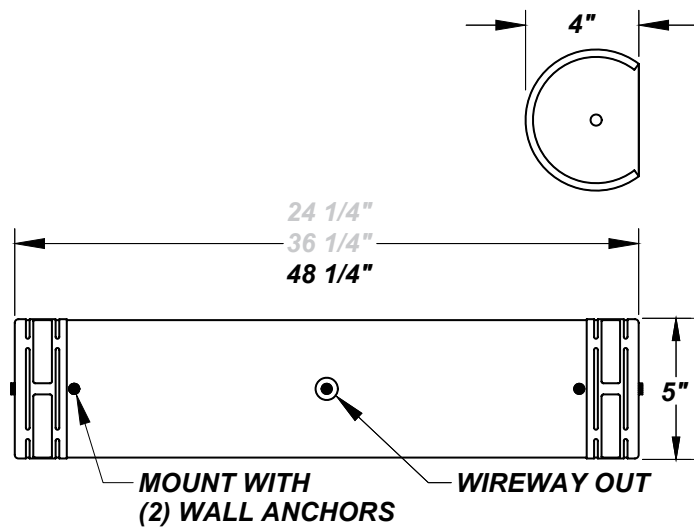

LINE DRAWING

LINE DRAWING NOT TO SCALE

FINISHES

DIMARCO 48"

Architectural Indoor

Fixture Core

PROJECT:	
TYPE:	
PO#:	QTY:
COMMENTS:	

PRODUCT CODE	SOURCE/WATTAGE	VOLTAGE	DIMMING BALLAST
DM48 - DiMarco 48"	132E - (1) 32W T8 232E - (2) 32W T8 228E - (2) 28W T5 254E-HO - (2) 54W T5 HO (High-Output)	120V 277V	Not Applicable
ORDER INFO			
DM48	132E	120V	Not Applicable