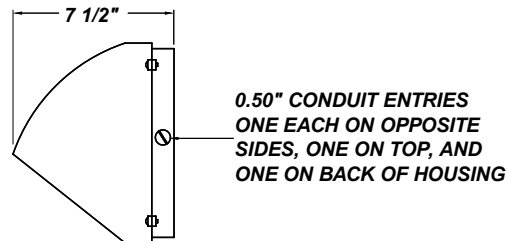

LINE DRAWING

LINE DRAWING NOT TO SCALE

FINISHES

Antique
Copper

Antique
Silver

Bronze
Mist

Matte
Silver

Metallic
Black

Sand

Swedish
Steel

Textured
Black

Textured
Bronze

Textured
White

For RAL Colors
& Custom
Match -
**Contact Teron
Lighting Inc.**