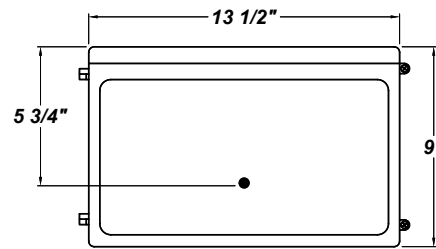

LINE DRAWING

LINE DRAWING NOT TO SCALE

FINISHES

Antique
Copper

Antique
Silver

Bronze
Mist

Matte
Silver

Metallic
Black

Sand

Swedish
Steel

Textured
Black

Textured
Bronze

Textured
White

For RAL Colors
& Custom
Match -
**Contact Teron
Lighting Inc.**