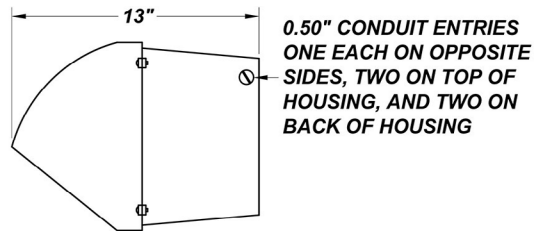

LINE DRAWING

LINE DRAWING NOT TO SCALE

FINISHES

Antique Copper

Antique Silver

Bronze Mist

Matte Silver

Sand

Swedish Steel

Textured Black

Textured Bronze

Textured White

For RAL Colors & Custom Match - Contact Teron Lighting Inc.