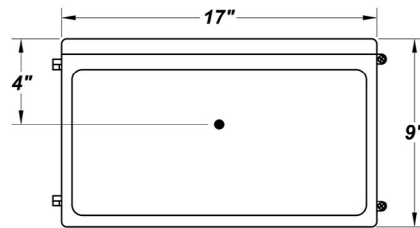

LINE DRAWING

LINE DRAWING NOT TO SCALE

FINISHES

Antique Copper

Antique Silver

Bronze Mist

Matte Silver

Sand

Swedish Steel

Textured Black

Textured Bronze

Textured White

For RAL Colors & Custom Match - Contact Teron Lighting Inc.