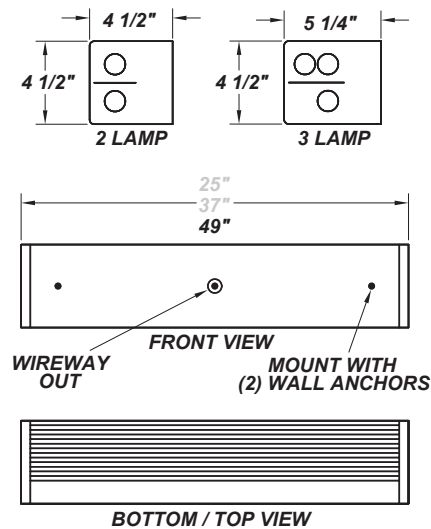

LINE DRAWING

LINE DRAWING NOT TO SCALE

FINISHES

Antique Copper	Antique Silver	Bronze Mist	Gloss White	Matte Silver	Metallic Black
Sand	Swedish Steel	Textured Black	Textured Bronze	Textured White	

For RAL Colors & Custom Match - Contact Teron Lighting Inc.