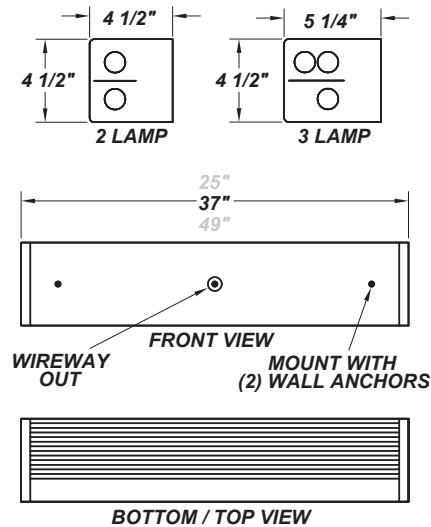

LINE DRAWING

LINE DRAWING NOT TO SCALE

FINISHES

Antique Copper

Antique Silver

Bronze Mist

Gloss White

Matte Silver

Metallic Black

Sand

Swedish Steel

Textured Black

Textured Bronze

Textured White

For RAL Colors & Custom Match - Contact Teron Lighting Inc.