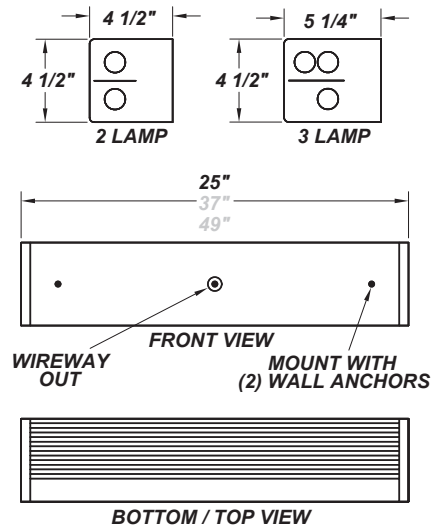

LINE DRAWING

LINE DRAWING NOT TO SCALE

FINISHES

Antique Copper	Antique Silver	Bronze Mist	Gloss White	Matte Silver	Metallic Black
Sand	Swedish Steel	Textured Black	Textured Bronze	Textured White	

For RAL Colors & Custom Match - Contact Teron Lighting Inc.