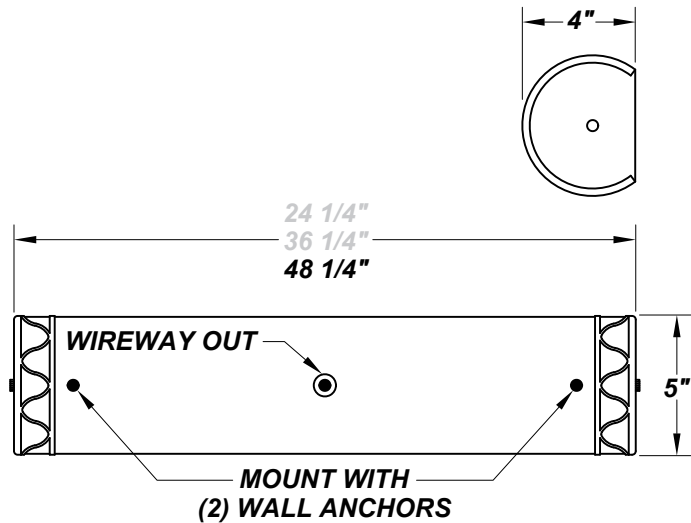

LINE DRAWING

LINE DRAWING NOT TO SCALE

FINISHES

Antique Copper	Antique Silver	Bronze Mist	Matte Silver	Metallic Black	Sand
Swedish Steel	Textured Black	Textured Bronze	Textured White		

For RAL Colors & Custom Match - Contact Teron Lighting Inc.