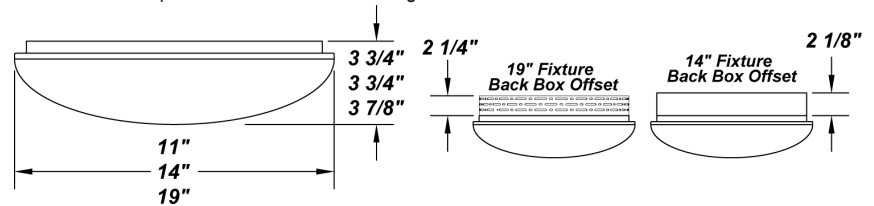

FAULTLESS

COMPACT FLUORESCENT

PROJECT :
TYPE :
ORDERING # :
COMMENTS :

FEATURES

- Steel Mounting Pan w/ Hi-Reflectance White Powder Coat Finish
- Luminous White Acrylic Diffuser
- Mounts Directly to 4" Junction Box (By Others)
- Mounting Hardware Included
- Lamps Included
- Integral EM Battery Available (14" & 19" Fixtures Only) (Back Box Required) (Slotted Back Box For 19" Fixtures Only)
- ADA Compliant
- CSA Listed Damp Location For Wall or Ceiling Mount