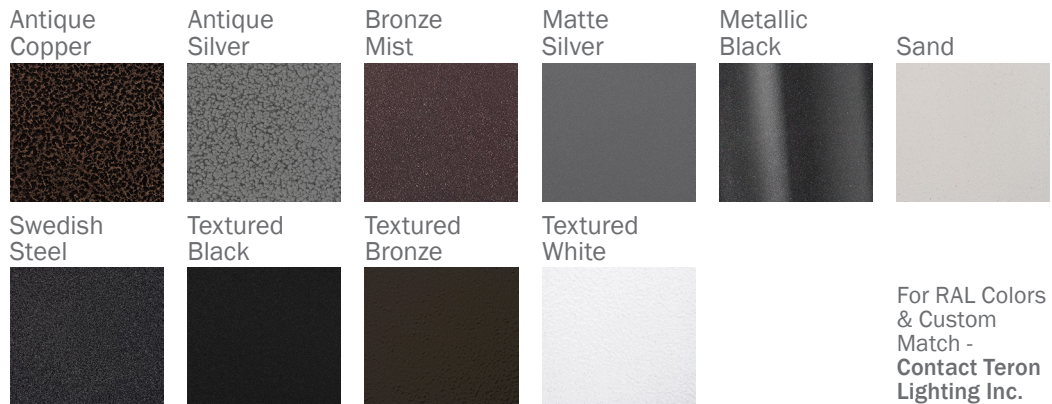

GUARDIAN W TXT LED 26"

Architectural Outdoor

PROJECT:	
TYPE:	
PO#:	QTY:
COMMENTS:	

FEATURES

- Extruded Aluminum Housing w/ Matte Silver Polyester Powder Coat Finish
- Aluminum Fascia w/ Matte Silver Polyester Powder Coat Finish
- Die Cast Aluminum End Caps w/ Matte Silver Polyester Powder Coat Finish
- High Impact White Acrylic Diffuser (50% DR Acrylic)
- Aluminum Reflector w/ Hi-Reflectance White Powder Coat Finish
- Recessed Steel Screws
- Fixture Mounts Directly to Surface w/ Two Wall Anchors (Not Included)
- Over-Voltage, Over-Current, and Short-Circuit Protection w/ Auto Recovery
- 120V - 277V, Plus 347V For Selected Wattages
- Surge Protector
- ADA Compliant
- CSA Listed Wet Location
- Emergency Battery Available
- LED Light Fixture
- Vandal Resistant

LINE DRAWING

LINE DRAWING NOT TO SCALE

FINISHES