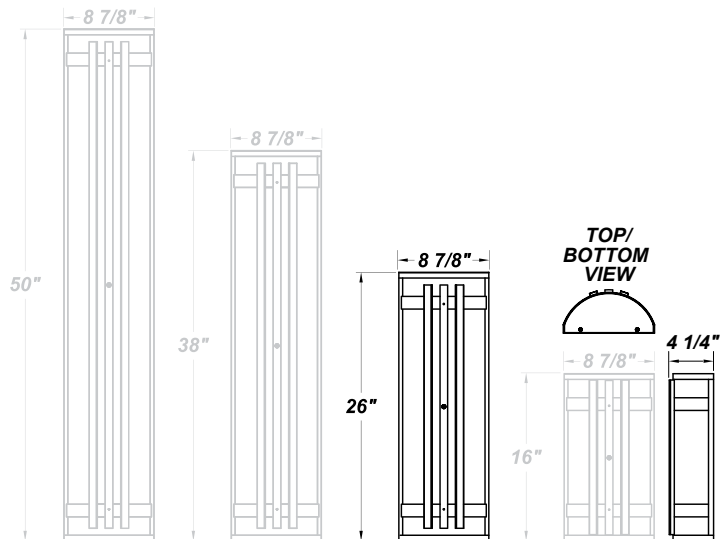

GUARDIAN W TXT LED 26"

Architectural Outdoor

PROJECT:	
TYPE:	
PO#:	QTY:
COMMENTS:	

FEATURES

- Extruded Aluminum Housing w/ Matte Silver Polyester Powder Coat Finish
- Aluminum Fascia w/ Matte Silver Polyester Powder Coat Finish
- Die Cast Aluminum End Caps w/ Matte Silver Polyester Powder Coat Finish
- High Impact White Acrylic Diffuser (50% DR Acrylic)
- Aluminum Reflector w/ Hi-Reflectance White Powder Coat Finish
- Recessed Steel Screws
- Fixture Mounts Directly to Surface w/ Two Wall Anchors (Not Included)
- Over-Voltage, Over-Current, and Short-Circuit Protection w/ Auto Recovery
- 120V - 277V, Plus 347V For Selected Wattages
- Surge Protector
- ADA Compliant
- CSA Listed Wet Location
- Emergency Battery Available
- LED Light Fixture
- Vandal Resistant

LINE DRAWING

LINE DRAWING NOT TO SCALE

FINISHES

GUARDIAN W TXT LED 26"

Architectural Outdoor

Fixture Core

PROJECT:	
TYPE:	
PO#:	QTY:
COMMENTS:	

PRODUCT CODE	SOURCE/WATTAGE	VOLTAGE	DIMMING DRIVER
GRDW24 - Guardian W 26"	L18.0-TE500 - 18W @ 500mA ELV Dimming Driver L18.0-LE500 - 18W @ 500mA 2-Wire Dimming Driver (120V Only) L18.0-ZE500 - 18W @ Line Voltage 4-Wire Dimming Driver (Dimmable 0 - 10V)	120 - 277V 347V Available For L36.5 Only	Not Applicable
ORDER INFO			
GRDW24	L18.0-TE500	120 - 277V	Not Applicable