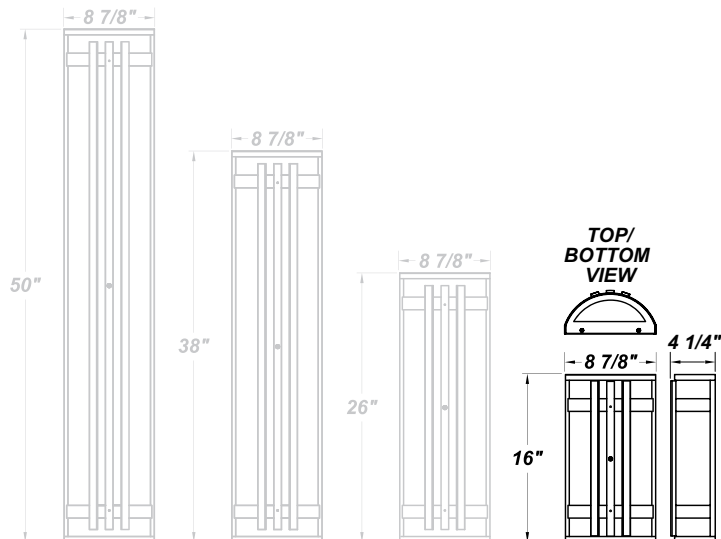

GUARDIAN W TXT LED 16"

Architectural Outdoor

PROJECT:	
TYPE:	
PO#:	QTY:
COMMENTS:	

FEATURES

- 120V - 277V, Plus 347V For Selected Wattages
- Aluminum Fascia w/ Matte Silver Polyester Powder Coat Finish
- Aluminum Reflector w/ Hi-Reflectance White Powder Coat Finish
- CSA Listed Wet Location
- Die Cast Aluminum End Caps w/ Matte Silver Polyester Powder Coat Finish
- Extruded Aluminum Housing w/ Matte Silver Polyester Powder Coat Finish
- Fixture Mounts Directly to Surface w/ Two Wall Anchors (Not Included)
- High Impact White Acrylic Diffuser (50% DR Acrylic)
- LED Light Fixture
- Over-Voltage, Over-Current, and Short-Circuit Protection w/ Auto Recovery
- Recessed Steel Screws
- Surge Protector
- Vandal Resistant

LINE DRAWING

LINE DRAWING NOT TO SCALE

FINISHES

Antique Copper

Antique Silver

Bronze Mist

Matte Silver

Sand

Swedish Steel

Textured Black

Textured Bronze

Textured White

For RAL Colors & Custom Match - Contact Teron Lighting Inc.