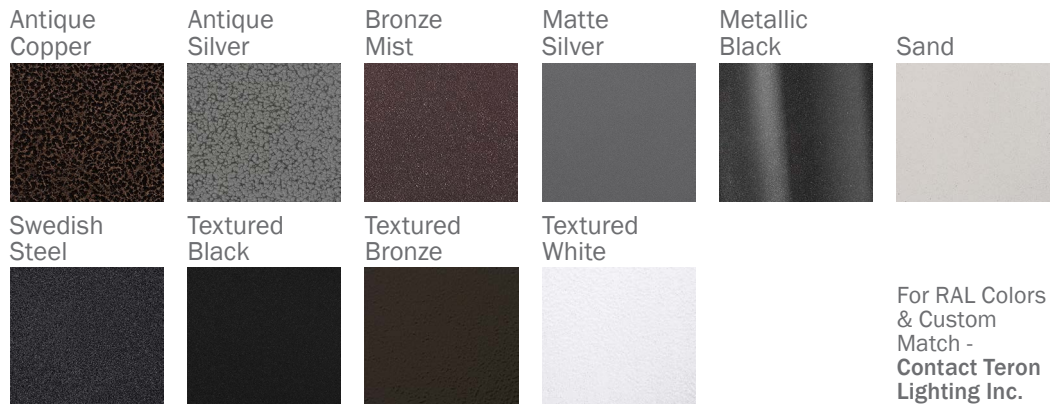

DIAMONDHEAD 48"

Architectural Indoor

PROJECT:	
TYPE:	
PO#:	QTY:
COMMENTS:	

FEATURES

- Steel Housing w/ Swedish Steel Powder Coat Finish
- Steel Mounting Pan w/ Hi-Reflectance White Powder Coat Finish
- Luminous White Acrylic Panels
- Steel Reflector w/ Hi-Reflectance White Powder Coat Finish
- Mounts Directly to Surface w/ Two Wall Anchors (Not Included)
- ADA Compliant
- CSA Listed Damp Location
- Emergency Battery Available

LINE DRAWING

LINE DRAWING NOT TO SCALE

FINISHES