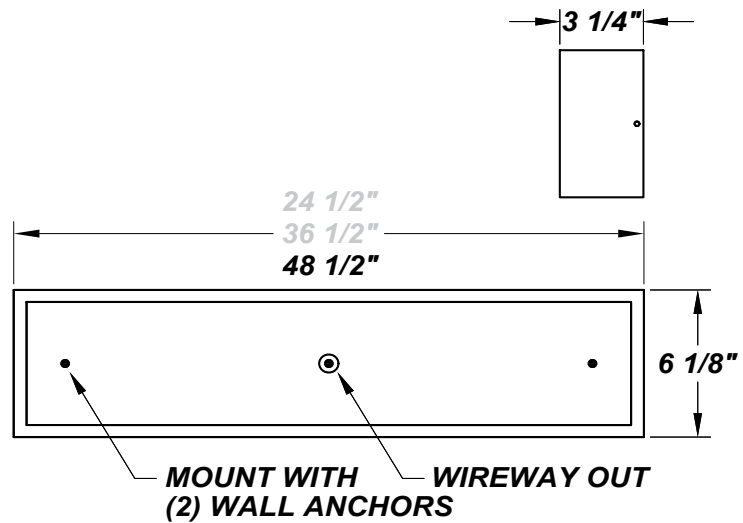

DIAMONDHEAD 48"

Architectural Indoor

PROJECT:	
TYPE:	
PO#:	QTY:
COMMENTS:	

FEATURES

- Steel Housing w/ Swedish Steel Powder Coat Finish
- Steel Mounting Pan w/ Hi-Reflectance White Powder Coat Finish
- Luminous White Acrylic Panels
- Steel Reflector w/ Hi-Reflectance White Powder Coat Finish
- Mounts Directly to Surface w/ Two Wall Anchors (Not Included)
- ADA Compliant
- CSA Listed Damp Location
- Emergency Battery Available

LINE DRAWING

LINE DRAWING NOT TO SCALE

FINISHES

DIAMONDHEAD 48"

Architectural Indoor

Fixture Core

PROJECT:	
TYPE:	
PO#:	QTY:
COMMENTS:	

PRODUCT CODE	SOURCE/WATTAGE	VOLTAGE	DIMMING BALLAST
DD48 - Diamondhead 48"	232E - (2) 32W T8 228E - (2) 28W T5 254E-HO - (2) 54W T5 HO (High-Output)	120V 277V	Not Applicable
ORDER INFO			
DD48	232E	120V	Not Applicable