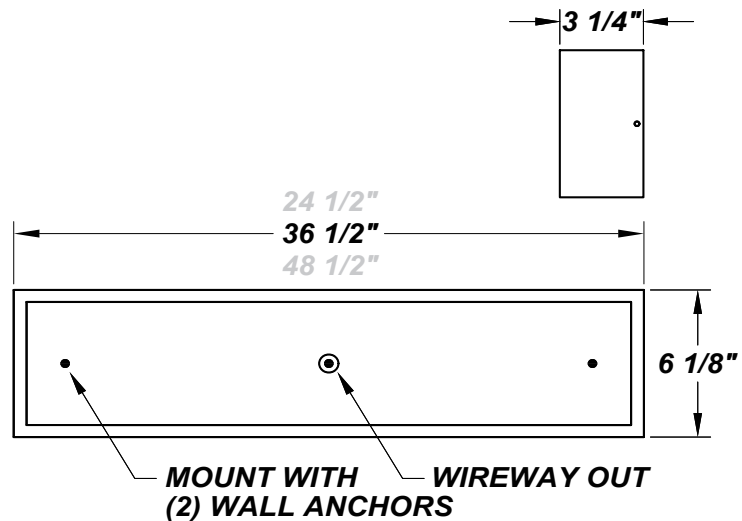

DIAMONDHEAD 36"

Architectural Indoor

PROJECT:	
TYPE:	
PO#:	QTY:
COMMENTS:	

FEATURES

- Steel Housing w/ Swedish Steel Powder Coat Finish
- Steel Mounting Pan w/ Hi-Reflectance White Powder Coat Finish
- Luminous White Acrylic Panels
- Steel Reflector w/ Hi-Reflectance White Powder Coat Finish
- Mounts Directly to Surface w/ Two Wall Anchors (Not Included)
- ADA Compliant
- CSA Listed Damp Location
- Emergency Battery Available

LINE DRAWING

LINE DRAWING NOT TO SCALE

FINISHES

DIAMONDHEAD 36"

Architectural Indoor

Fixture Core

PROJECT:	
TYPE:	
PO#:	QTY:
COMMENTS:	

PRODUCT CODE	SOURCE/WATTAGE	VOLTAGE	DIMMING BALLAST
DD36 - Diamondhead 36"	225E - (2) 25W T8 221E - (2) 21W T5 239E-HO - (2) 39W T5 HO (High-Output)	120V 277V	Not Applicable
ORDER INFO			
DD36	225E	120V	Not Applicable