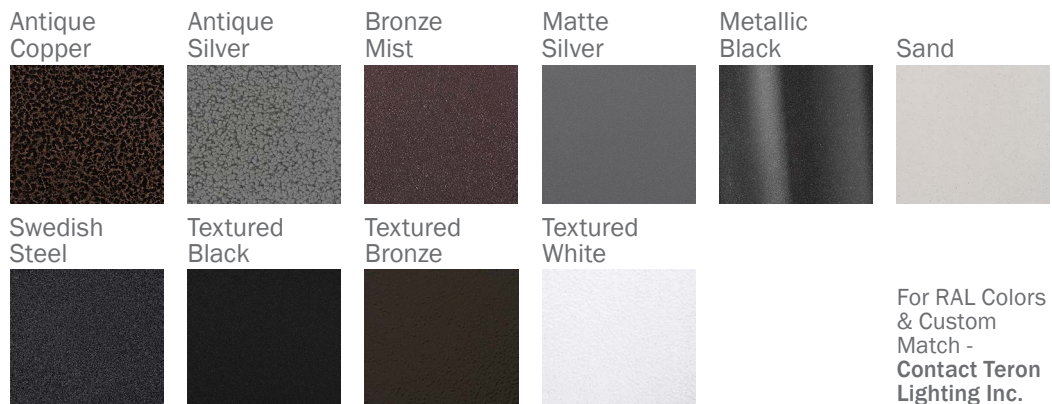

DIAMONDHEAD 36"

Architectural Indoor

PROJECT:	
TYPE:	
PO#:	QTY:
COMMENTS:	

FEATURES

- Steel Housing w/ Swedish Steel Powder Coat Finish
- Steel Mounting Pan w/ Hi-Reflectance White Powder Coat Finish
- Luminous White Acrylic Panels
- Steel Reflector w/ Hi-Reflectance White Powder Coat Finish
- Mounts Directly to Surface w/ Two Wall Anchors (Not Included)
- ADA Compliant
- CSA Listed Damp Location
- Emergency Battery Available

LINE DRAWING

LINE DRAWING NOT TO SCALE

FINISHES