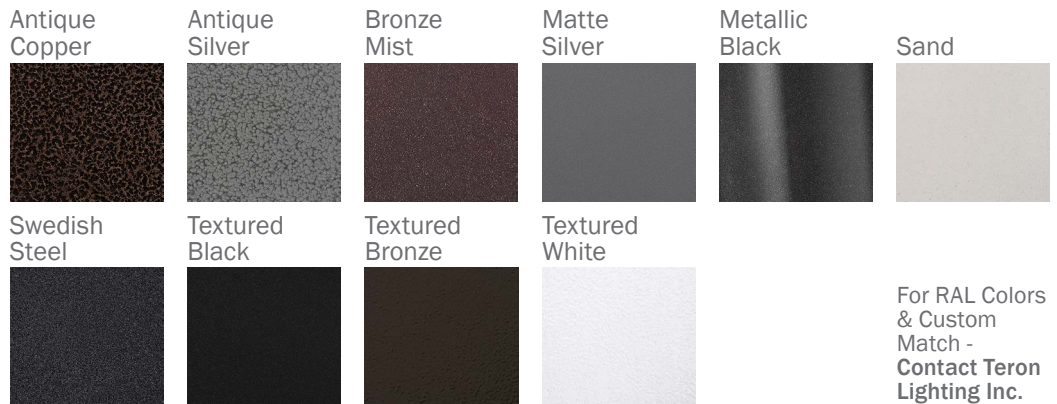

DIAMONDHEAD 24"

Architectural Indoor

PROJECT:	
TYPE:	
PO#:	QTY:
COMMENTS:	

FEATURES

- Steel Housing w/ Swedish Steel Powder Coat Finish
- Steel Mounting Pan w/ Hi-Reflectance White Powder Coat Finish
- Luminous White Acrylic Panels
- Steel Reflector w/ Hi-Reflectance White Powder Coat Finish
- Mounts Directly to Surface w/ Two Wall Anchors (Not Included)
- ADA Compliant
- CSA Listed Damp Location
- Emergency Battery Available

LINE DRAWING

LINE DRAWING NOT TO SCALE

FINISHES