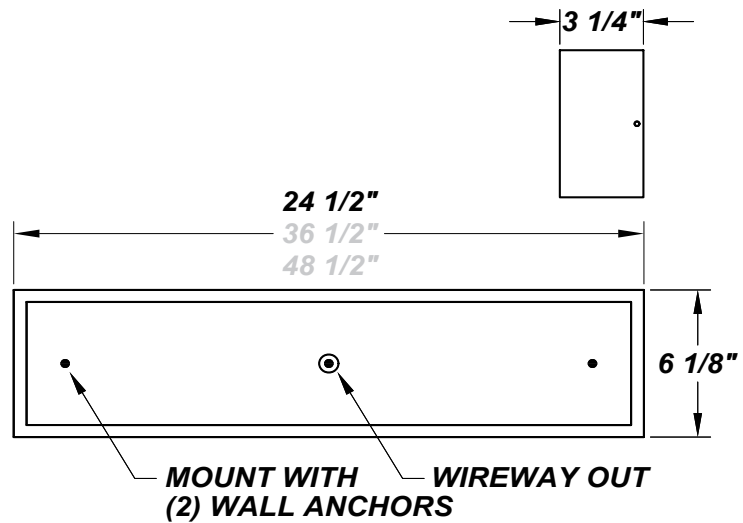

DIAMONDHEAD 24"

Architectural Indoor

PROJECT:	
TYPE:	
PO#:	QTY:
COMMENTS:	

FEATURES

- Steel Housing w/ Swedish Steel Powder Coat Finish
- Steel Mounting Pan w/ Hi-Reflectance White Powder Coat Finish
- Luminous White Acrylic Panels
- Steel Reflector w/ Hi-Reflectance White Powder Coat Finish
- Mounts Directly to Surface w/ Two Wall Anchors (Not Included)
- ADA Compliant
- CSA Listed Damp Location
- Emergency Battery Available

LINE DRAWING

LINE DRAWING NOT TO SCALE

FINISHES

DIAMONDHEAD 24"

Architectural Indoor

Fixture Core

PROJECT:	
TYPE:	
PO#:	QTY:
COMMENTS:	

PRODUCT CODE	SOURCE/WATTAGE	VOLTAGE	DIMMING BALLAST
DD24 - Diamondhead 24"	217E - (2) 17W T8 214E - (2) 14W T5 224E-HO - (2) 24W T5 HO (High-Output)	120V 277V	Not Applicable
ORDER INFO			
PN12	217E	120V	Not Applicable