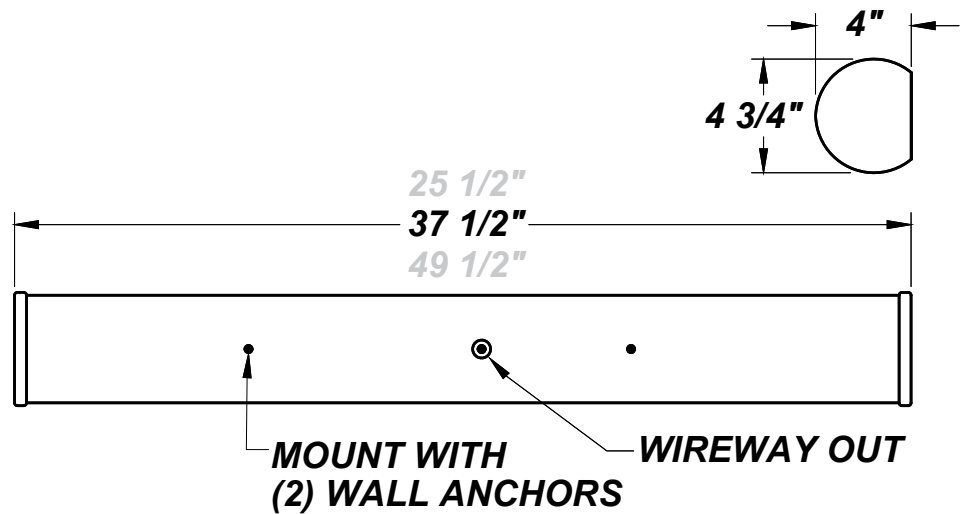

DESERT CLASSIC 37"

Architectural Indoor

PROJECT:	
TYPE:	
PO#:	QTY:
COMMENTS:	

FEATURES

- Steel Housing w/ White Powder Coat Finish
- Steel Reflector w/ Hi-Reflectance White Powder Coat Finish
- Luminous White Acrylic Diffuser w/ Black Marble Acrylic End Caps
- Mounts Directly to Surface w/ Two Wall Anchors (Not Included)
- ADA Compliant
- CSA Listed Damp Location For Surface Mount
- Emergency Battery Available

LINE DRAWING

LINE DRAWING NOT TO SCALE

FINISHES

For RAL Colors & Custom Match - Contact Teron Lighting Inc.

DESERT CLASSIC 37"

Architectural Indoor

Fixture Core

PROJECT:	
TYPE:	
PO#:	QTY:
COMMENTS:	