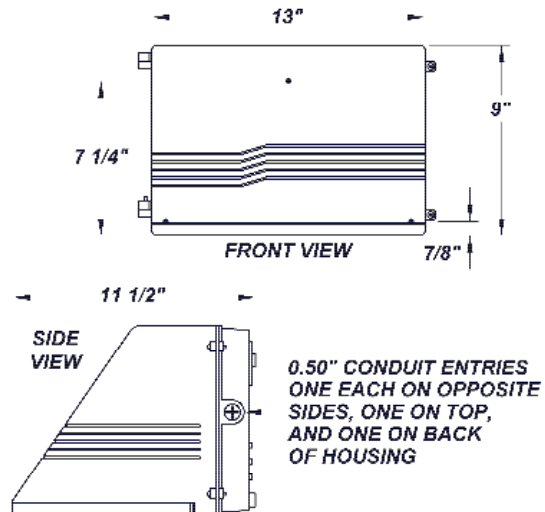

LINE DRAWING

LINE DRAWING NOT TO SCALE

FINISHES

Antique Copper

Textured Black

Antique Silver

Textured Bronze

Bronze Mist

Textured White

Matte Silver

Sand

Swedish Steel

For RAL Colors & Custom Match - Contact Teron Lighting Inc.