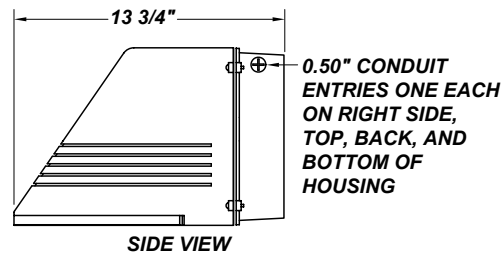

LINE DRAWING

LINE DRAWING NOT TO SCALE

FINISHES

Antique Copper

Antique Silver

Bronze Mist

Matte Silver

Metallic Black

Sand

Swedish Steel

Textured Black

Textured Bronze

Textured White

For RAL Colors & Custom Match - Contact Teron Lighting Inc.