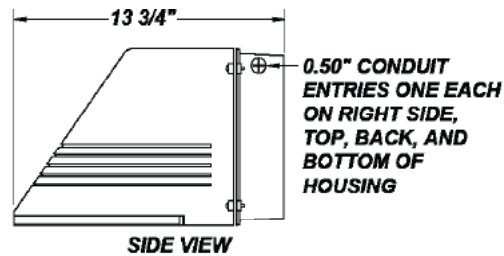

LINE DRAWING

LINE DRAWING NOT TO SCALE

FINISHES

Antique Copper

Antique Silver

Bronze Mist

Matte Silver

Metallic Black

Sand

Swedish Steel

Textured Black

Textured Bronze

Textured White

For RAL Colors & Custom Match - Contact Teron Lighting Inc.