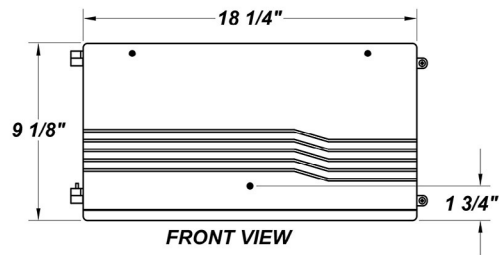

LINE DRAWING

LINE DRAWING NOT TO SCALE

FINISHES

Antique Copper

Antique Silver

Bronze Mist

Matte Silver

Metallic Black

Sand

Swedish Steel

Textured Black

Textured Bronze

Textured White

For RAL Colors & Custom Match - Contact Teron Lighting Inc.