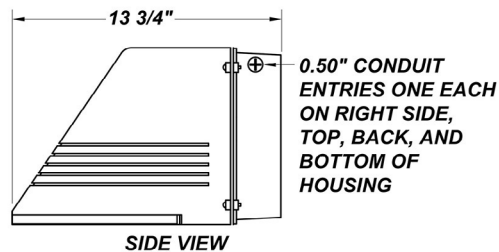

LINE DRAWING

LINE DRAWING NOT TO SCALE

FINISHES

Antique Copper

Antique Silver

Bronze Mist

Matte Silver

Metallic Black

Sand

Swedish Steel

Textured Black

Textured Bronze

Textured White

For RAL Colors & Custom Match - Contact Teron Lighting Inc.