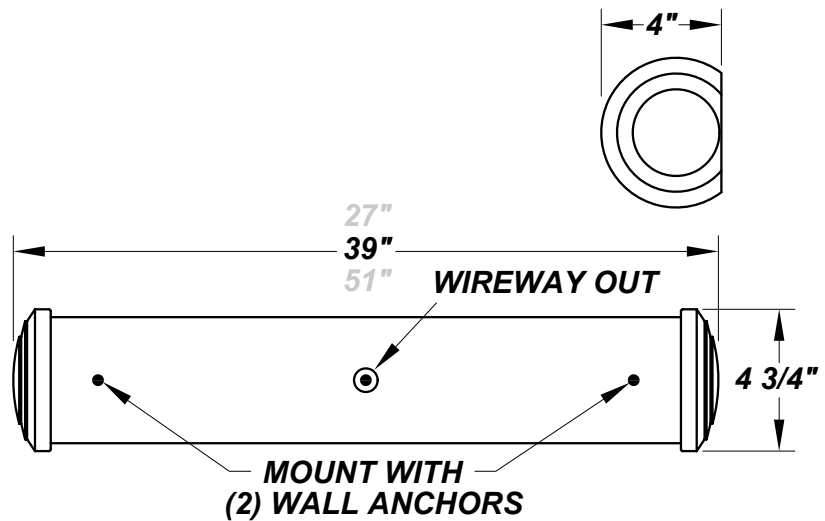

APPLEBY 39"

Architectural Indoor

PROJECT:	
TYPE:	
PO#:	QTY:
COMMENTS:	

FEATURES

- Steel Housing w/ White Powder Coat Finish
- Steel Reflector w/ Hi-Reflectance White Powder Coat Finish
- Luminous White Acrylic Diffuser
- White Marble Acrylic End Caps
- Mounts Directly to Surface w/ Two Wall Anchors (Not Included)
- ADA Compliant
- CSA Listed Damp Location For Surface Mount
- Emergency Battery Available

LINE DRAWING

LINE DRAWING NOT TO SCALE

FINISHES

For RAL Colors
& Custom
Match -
Contact Teron
Lighting Inc.

APPLEBY 39"

Architectural Indoor

Fixture Core

PROJECT:	
TYPE:	
PO#:	QTY:
COMMENTS:	