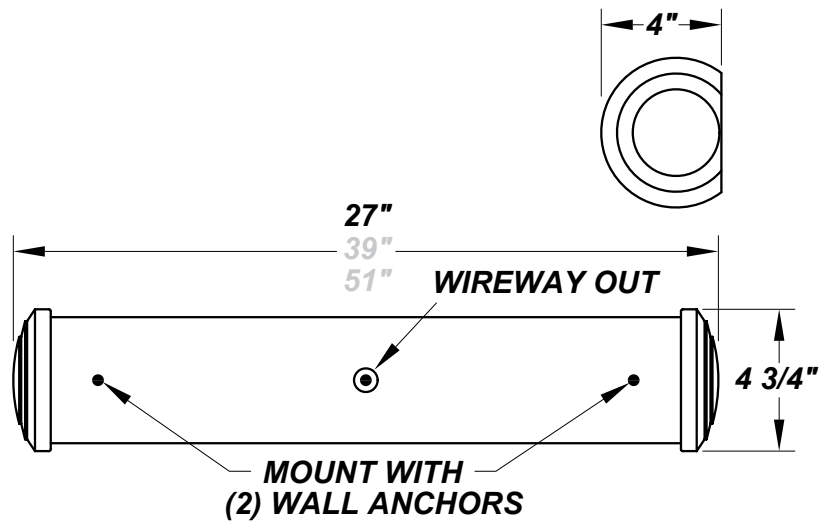

APPLEBY 27"

Architectural Indoor

PROJECT:	
TYPE:	
PO#:	QTY:
COMMENTS:	

FEATURES

- Steel Housing w/ White Powder Coat Finish
- Steel Reflector w/ Hi-Reflectance White Powder Coat Finish
- Luminous White Acrylic Diffuser
- White Marble Acrylic End Caps
- Mounts Directly to Surface w/ Two Wall Anchors (Not Included)
- ADA Compliant
- CSA Listed Damp Location For Surface Mount
- Emergency Battery Available

LINE DRAWING

LINE DRAWING NOT TO SCALE

FINISHES

For RAL Colors
& Custom
Match -
Contact Teron
Lighting Inc.

APPLEBY 27"

Architectural Indoor

Fixture Core

PROJECT:	
TYPE:	
PO#:	QTY:
COMMENTS:	