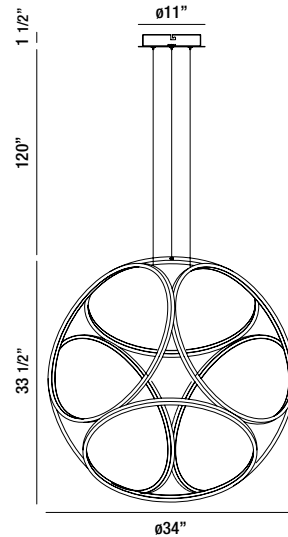

LINE DRAWING

LINE DRAWING NOT TO SCALE

FINISHES

Chrome

Gold

For RAL Colors
& Custom
Match -
Contact Teron
Lighting Inc.