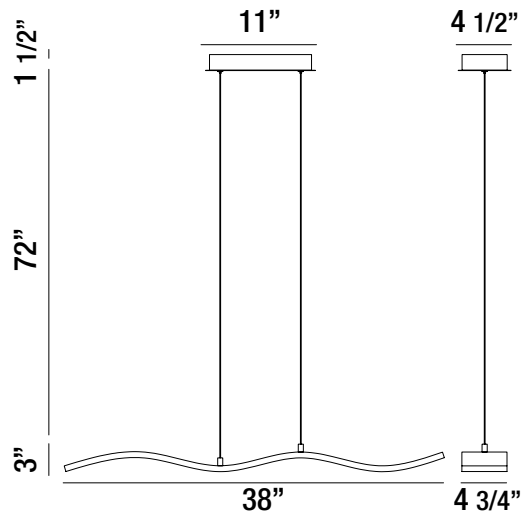

## FEATURES

- Adjustable Wire Cable
- Aluminum Composition
- Ceiling Mounted
- Dimmable @ 120V
- ETL/cETL Listed for Dry Locations
- LED Light Fixture
- 7.3 lbs.
- 90 CRI

## LINE DRAWING

LINE DRAWING NOT TO SCALE