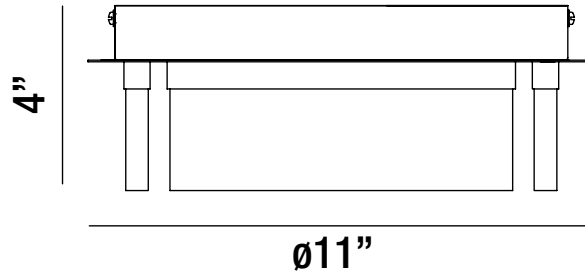

LINE DRAWING

LINE DRAWING NOT TO SCALE

FINISHES

Chrome

For RAL Colors
& Custom
Match -
Contact Teron
Lighting Inc.