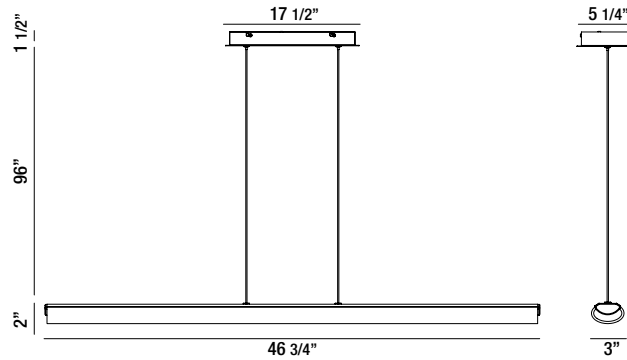

ALPINE P LARGE LED

Architectural Indoor

PROJECT:		
TYPE:		
PO#:		QTY:
COMMENTS:		

FEATURES

- Adjustable Wire Cable
- Ceiling Mounted
- Dimmable @ 120V
- ETL/cETL Listed for Dry Locations
- LED Light Fixture
- Steel Composition
- 7.6 lbs.
- 90 CRI

LINE DRAWING

LINE DRAWING NOT TO SCALE

FINISHES

Chrome

For RAL Colors
& Custom
Match -
**Contact Teron
Lighting Inc.**

ALPINE P LARGE LED

Architectural Indoor

Fixture Core