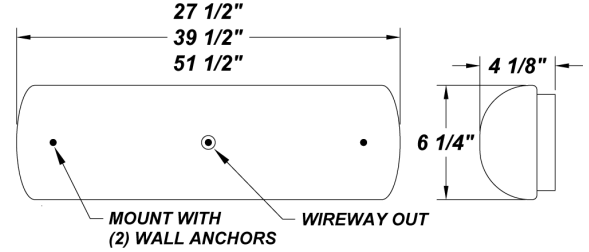

PLAYER II

LINEAR FLUORESCENT

PROJECT :
TYPE :
ORDERING # :
COMMENTS :

FEATURES

- Steel Housing w/ White Powder Coat Finish
- Steel Reflector w/ Hi-Reflectance White Powder Coat Finish
- Luminous White Acrylic Diffuser
- Mounts Directly to Surface w/ Two Wall Anchors (Not Included)
- Lamps Not Included
- ETL Listed Damp Location