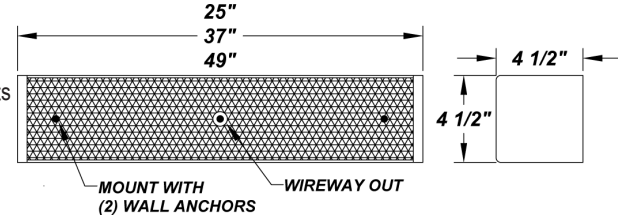

PROJECT :
TYPE :
ORDERING # :
COMMENTS :

**MUIRFIELD**

COMPACT & LINEAR FLUORESCENT

**FEATURES**

- Steel Housing w/ White Powder Coat Finish
- Steel Mounting Pan w/ Hi-Reflectance White Powder Coat Finish
- Steel End Caps w/ White Powder Coat Finish
- Clear Acrylic Lens w/ Ribbed Sides and Prismatic Front
- Mounts Directly to Surface w/ Two Wall Anchors (Not Included)
- Integral EM Battery Available (3' & 4' Fixtures Only)
- Lamps Not Included
- Convenience Outlet & Pull Chain Available
- ETL Listed Damp Location
- Wattages With a (ES) Are Available @ 120V With Energy Star Compliant Lamps and Ballasts

**ORDERING INFORMATION**

Example : (MD48232E - 120E - SM)

White is Standard Finish

PRODUCT	SOURCE/WATTAGE	VOLTAGE	DIFFUSER	FINISH	OPTIONS
MD24 (24" Fixture)	MD24117E - (1) 17W T8 MD24217E - (2) 17W T8 (ES)* MD24155FTE - (1) 55W FT	120E - 120V Electronic 277E - 277V Electronic	Not Applicable	WH - Gloss White (Standard) CH - Chrome Plated SM - Matte Silver TB - Textured Black AC - Antique Copper AS - Antique Silver BT - Bronze Mist CP - Copper KC - Kenworth Chrome SN - Sand SW - Swedish Steel BZ - Textured Bronze TW - Textured White  RAL Colors or Custom Match - Consult Factory	MS - Motion Sensor - Wattstopper FS-505 (See Muirfield Sensor Cutsheet for Specs) CO - Convenience Outlet F - Fused MSW - Multi-Lamp Switch w/ Pull Chain (For 3-Lamp Fixtures) 2SW - Multi-Lamp Switch w/ Pull Chain EB - Integral Emergency Battery (3' and 4' Only)** W2L - Wire 2 Lamps to Integral Emergency Battery ES - Energy Star Listed Fixture w/ Compliant Ballasts & Lamps
MD36 (36" Fixture)	MD36125E - (1) 25W T8 MD36225E - (2) 25W T8 MD36221E - (2) 21W T5	120E - 120V Electronic 277E - 277V Electronic			
MD48 (48" Fixture)	MD48132E - (1) 32W T8 MD48232E - (2) 32W T8 (ES)* MD48228E - (2) 28W T5  *Aluminum Housing Required	120E - 120V Electronic 277E - 277V Electronic			