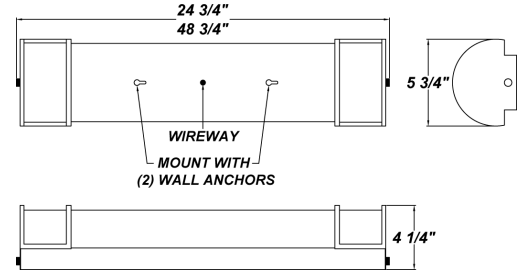

**DUNLOP**

LINEAR FLUORESCENT

**FEATURES**

- Die-Formed Cold-Rolled Steel End Caps w/ Brushed Nickel Plated Finish
- Steel Housing w/ Hi-Reflectance White Powder Coat Finish
- Luminous White Acrylic Diffuser
- Lamps Not Included
- Mounts Directly to Surface w/ Two Wall Anchors (Not Included)
- ETL Listed Damp Location

**ORDERING INFORMATION**

Example : (DP24214E - 120E - BN)

Brushed Nickel is Standard Finish

PRODUCT	SOURCE/WATTAGE	VOLTAGE	DIFFUSER	FINISH	OPTIONS
DP24 (24" Fixture)	DP24217E - (2) 17W T8 DP24214E - (2) 14W T5 DP24224E - HO* - (2) 24W T5	120E - 120V Electronic 277E - 277V Electronic	Not Applicable	SM - Matte Silver TB - Textured Black AC - Antique Copper AS - Antique Silver BT - Bronze Mist CP - Copper KC - Kenworth Chrome SN - Sand SW - Swedish Steel BZ - Textured Bronze TW - Textured White  RAL Colors or Custom Match - Consult Factory	F - Fused DIM - Dimming Ballast (T8 Lamping Only)
DP36 (36" Fixture)	DP36225E - (2) 25W T8 DP36221E - (2) 21W T5 DP36239E - HO* - (2) 39W T5				
DP48 (48" Fixture)	DP48232E - (2) 32W T8 DP48228E - (2) 28W T5 DP48254E - HO* - (2) 54W T5				