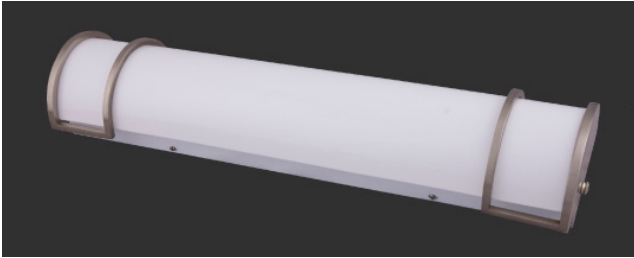

**DUNLOP**

LINEAR FLUORESCENT

**FEATURES**

- Die-Formed Cold-Rolled Steel End Caps w/ Brushed Nickel Plated Finish
- Steel Housing w/ Hi-Reflectance White Powder Coat Finish
- Luminous White Acrylic Diffuser
- Lamps Not Included
- Mounts Directly to Surface w/ Two Wall Anchors (Not Included)
- ETL Listed Damp Location

**ORDERING INFORMATION**

Example : (DP24214E - 120E - BN)

Brushed Nickel is Standard Finish

PRODUCT	SOURCE/WATTAGE	VOLTAGE	DIFFUSER	FINISH	OPTIONS
DP24 (24" Fixture)	DP24217E - (2) 17W T8 DP24214E - (2) 14W T5 DP24224E - HO* - (2) 24W T5	120E - 120V Electronic 277E - 277V Electronic	Not Applicable	SM - Matte Silver TB - Textured Black AC - Antique Copper AS - Antique Silver BT - Bronze Mist CP - Copper KC - Kenworth Chrome SN - Sand SW - Swedish Steel BZ - Textured Bronze TW - Textured White  RAL Colors or Custom Match - Consult Factory	F - Fused DIM - Dimming Ballast (T8 Lamping Only)
DP36 (36" Fixture)	DP36225E - (2) 25W T8 DP36221E - (2) 21W T5 DP36239E - HO* - (2) 39W T5				
DP48 (48" Fixture)	DP48232E - (2) 32W T8 DP48228E - (2) 28W T5 DP48254E - HO* - (2) 54W T5				