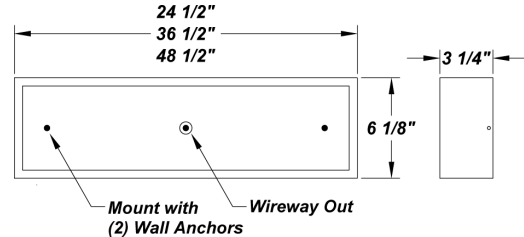

ARCHITECTURAL VANITY

DIAMONDHEAD

LINEAR FLUORESCENT

PROJECT :
TYPE :
ORDERING # :
COMMENTS :

FEATURES

- Steel Housing w/ Swedish Steel Powder Coat Finish
- Steel Mounting Pan w/ Hi-Reflectance White Powder Coat Finish
- Luminous White Acrylic Panels
- Steel Reflector w/ Hi-Reflectance White Powder Coat Finish
- Mounts Directly to Surface w/ Two Wall Anchors (Not Included)
- Lamps Not Included
- ADA Compliant
- ETL Listed Damp Location For Wall or Ceiling Mounting

ORDERING INFORMATION

Example : (DD24217E - 120E)

Swedish Steel is Standard Finish

PRODUCT	SOURCE/WATTAGE	VOLTAGE	DIFFUSER	FINISH	OPTIONS
DD24 (24" Fixture)	DD24217E - (2) 17W T8	120E - 120V Electronic 277E - 277V Electronic	Not Applicable	SM - Matte Silver TB - Textured Black AC - Antique Copper AS - Antique Silver BT - Bronze Mist CP - Copper KC - Kenworth Chrome SN - Sand SW - Swedish Steel BZ - Textured Bronze TW - Textured White RAL Colors or Custom Match - Consult Factory	F - Fused
DD36 (36" Fixture)	DD36225E - (2) 25W T8				
DD48 (48" Fixture)	DD48232E - (2) 32W T8				