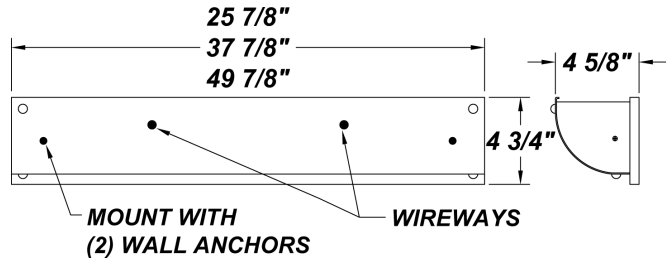

COPPER CREEK

LINEAR FLUORESCENT

PROJECT :
TYPE :
ORDERING # :
COMMENTS :

FEATURES

- Steel Housing w/ Kenworth Chrome Powder Coat Finish
- Steel Trim & Accents w/ Kenworth Chrome Powder Coat Finish
- Matte White Acrylic Diffuser
- Mounts Directly to Surface w/ Two Wall Anchors (Not Included)
- Lamps Not Included
- ETL Listed Damp Location

ORDERING INFORMATION

Example : (CK24217E - 120E - AC)

Kenworth Classic is Standard Finish

PRODUCT	SOURCE/WATTAGE	VOLTAGE	DIFFUSER	FINISH	OPTIONS
CK24 (24" Fixture)	CK24117E - (1) 17W T8 CK24217E - (2) 17W T8 CK24214E - (2) 14W T5 CK24224E - HO* - (2) 24W T5	120E - 120V Electronic 277E - 277V Electronic	Not Applicable	KC - Kenworth Chrome PB - Polished Brass Plate BN - Brushed Nickel Plate WH - White SM - Matte Silver TB - Textured Black AC - Antique Copper AS - Antique Silver BT - Bronze Mist CP - Copper SN - Sand SW - Swedish Steel BZ - Textured Bronze TW - Textured White RAL Colors or Custom Match - Consult Factory	F - Fused DIM - Dimming Ballast (T8 Lamping Only)
CK36 (36" Fixture)	CK36125E - (1) 25W T8 CK36225E - (2) 25W T8 CK36221E - (2) 21W T5 CK36239E - HO* - (2) 39W T5	120E - 120V Electronic 277E - 277V Electronic			
CK48 (48" Fixture)	CK48132E - (1) 32W T8 CK48232E - (2) 32W T8 CK48228E - (2) 28W T5 CN24254E - HO* - (2) 54W T5 *HO - High Output	120E - 120V Electronic 277E - 277V Electronic			