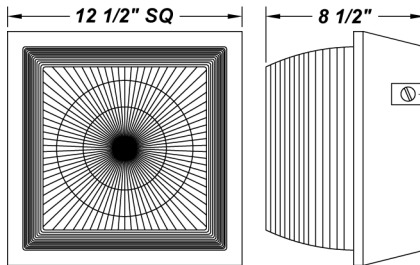

**Three 0.50" Conduit Entry Points on Sides
One 0.50" Conduit Entry Point on Back**

ORDERING INFORMATION

Example : (BK232X - 120E - TB)

Textured Bronze is Standard Finish

PRODUCT	SOURCE/WATTAGE	VOLTAGE	DIFFUSER	FINISH	OPTIONS
Bunker	BK50MH - 50W MH BK70MH - 70W MH BK100MH - 100W MH BK150MH - 150W MH BK50 - 50W HPS BK70 - 70W HPS BK100 - 100W HPS BK150 - 150W HPS BK218Q - (2) 18W QE BK226Q - (2) 26W QE BK132X - (1) 32W TBX BK232X - (2) 32W TBX BK142X - (1) 42W TBX BK242X - (2) 42W TBX BK157X - (1) 57W TBX	<u>METAL HALIDE (MH)</u> 120V - 120V HPF 120H - MT HPF (Wired 120V) MTH - MT HPF (Wired 277V) <u>HPS</u> 120V - 120V HPF 120H - MT HPF (Wired 120V) MTH - MT HPF (Wired 277V) (MT - Multi-Tap) <u>FLUORESCENT (F)</u> 120E - 120V Electronic 277E - 277V Electronic	Not Applicable	SM - Matte Silver TB - Textured Black AC - Antique Copper AS - Antique Silver BT - Bronze Mist CP - Copper SN - Sand SW - Swedish Steel BZ - Textured Bronze TW - Textured White RAL Colors or Custom Match - Consult Factory	41K - 4100K Color Temp.* 35K - 3500K Color Temp.* 27K - 2700K Color Temp.* (Standard) F - Fused PCL120 - Photocell 120V PCL277 - Photocell 277V DIM - Dimming Ballast* (Electronic Only) QRS - Quartz Restrike (DC/Bay - Lamp Included) QRZ - Quartz Socket Only EBW / EBC - Integral Emergency Battery** (Electronic Only) EBR - Remote Mount Battery (Field Installed)** W2L - Wire 2 Lamps to Integral Emergency Battery (EBW Only) (2x18W Maximum)