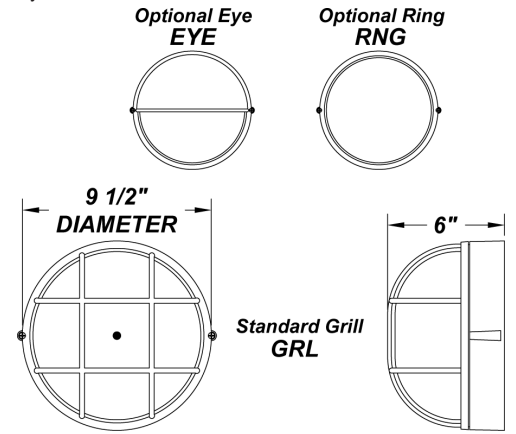

PROJECT :
TYPE :
ORDERING # :
COMMENTS :

**BIRDIE CA**

COMPACT FLUORESCENT

**FEATURES**

- Die-Cast Aluminum Housing w/ Matte White Polyester Powder Coat Finish
- Die-Cast Aluminum Grill (Standard) w/ Matte White Polyester Powder Coat Finish
- Frosted Ribbed Borosilicate Glass Lens
- Front & Back Gasketing
- Stainless Steel Housing Screws
- Mounts Directly to 4" Junction Box (By Others)
- Mounting Hardware Included
- Lamps Included (Except For Incandescent)
- Integral EM Battery Available (Damp Location Only)
- ETL Listed Wet Location For Wall or Ceiling Mount
- Wattages With a (ES) Are Available @ 120V With Energy Star Compliant Lamps and Ballasts

**ORDERING INFORMATION**

Example : (BEC213Q - 120E - GRL)

Matte White is Standard Finish

PRODUCT	SOURCE/WATTAGE	VOLTAGE	FASCIA	FINISH	OPTIONS
Birdie CA	BEC113Q - (1) 13W QE BEC213Q - (2) 13W QE BEC118Q - (1) 18W QE BEC218Q - (2) 18W QE BEC126X - (1) 26W TBX (ES) BEC226X - (2) 26W TBX BEC132X - (1) 32W TBX BEC142X - (1) 42W TBX	120E - Electronic 120V 277E - Electronic 277V	GRL - Birdie Grill (Standard) EYE - Birdie Eye RNG - Birdie Ring	SM - Matte Silver TB - Textured Black AC - Antique Copper AS - Antique Silver BT - Bronze Mist CP - Copper SN - Sand SW - Swedish Steel BZ - Textured Bronze TW - Textured White  RAL Colors or Custom Match - Consult Factory	41K - 4100K Color Temp. 35K - 3500K Color Temp. 27K - 2700K Color Temp. (Standard) F - Fused PCL120 - Photocell 120V PCL277 - Photocell 277V TP - Tamper Resistant Screws DIM - Dimming Ballast * (QE Electronic Only) QRS - Quartz Restrike (DC/Bay - Lamp Included) QRZ - Quartz Socket Only EBW - Integral Emergency Battery** (Electronic Only) W2L - Wire 2 Lamps to Integral Emergency Battery (2x18W Max) ES - Energy Star Listed Fixture w/ Compliant Ballasts & Lamps