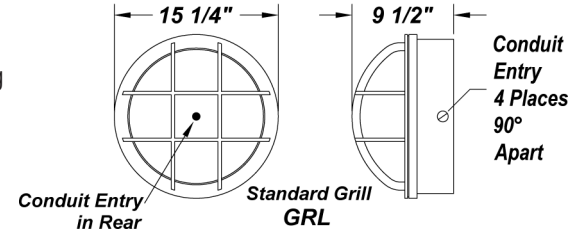

PROJECT :
TYPE :
ORDERING # :
COMMENTS :

**ASHWORTH**

COMPACT FLUORESCENT & HID

**FEATURES**

- 380 Grade Die-Cast Aluminum Housing w/ Textured Black Polyester Powder Coat Finish
- Die-Cast Aluminum Grill (Standard) w/ Textured Black Polyester Powder Coat Finish
- Clear Prismatic Ribbed Molded Borosilicate Glass Lens
- Fully Silicone Gasketed Channel
- Lamps Included
- Stainless Steel Zinc Coated Screws
- Cast-In Template
- Mounts Direct to Flat Surface w/Four #8 Wall Anchors (Not Included)
- Integral EM Battery Available
- ETL Listed Wet Location For Wall or Ceiling

**ORDERING INFORMATION**

Example : (AH50MH - MTH - GRL - TB)

Textured Black is Standard Finish

PRODUCT	SOURCE/WATTAGE	VOLTAGE	FASCIA	FINISH	OPTIONS
Ashworth	AH50MH - 50W MH AH70MH - 70W MH AH100MH - 100W MH AH150MH - 150W MH  AH50 - 50W HPS AH70 - 70W HPS AH100 - 100W HPS AH150 - 150W HPS  AH226X - (2) 26W TBX AH232X - (2) 32W TBX AH242X - (2) 42W TBX	<u>METAL HALIDE (MH)</u> 120V - 120V HPF 120H - MT HPF (Wired 120V) MTH - MT HPF (Wired 277V)  <u>HPS</u> 120V - 120V HPF 120H - MT HPF (Wired 120V) MTH - MT HPF (Wired 277V)  (MT - Multi-Tap)  <u>FLUORESCENT (F)</u> 120E - 120V Electronic 277E - 277V Electronic	GRL - Ashworth Grill (Standard) EYE - Ashworth Eye RNG - Ashworth Ring	SM - Matte Silver TB - Textured Black AC - Antique Copper AS - Antique Silver BT - Bronze Mist CP - Copper SN - Sand SW - Swedish Steel BZ - Textured Bronze TW - Textured White  RAL Colors or Custom Match - Consult Factory	41K - 4100K Color Temp.* 35K - 3500K Color Temp.* 27K - 2700K Color Temp.* (Standard) F - Fused PCL120 - Photocell 120V PCL277 - Photocell 277V TP - Tamper Resistant Screws DIM - Dimming Ballast* (Electronic Only) QRS - Quartz Restrike (DC/Bay - Lamp Included) QRZ - Quartz Socket Only EBW / EBC - Integral Emergency Battery** (Electronic Only) EBR - Remote Mount Battery (Field Installed)* W2L - Wire 2 Lamps to Integral Emergency Battery (EBW Only) (2x18W Maximum)