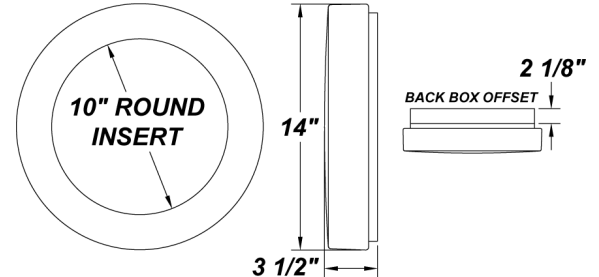

ALLURE RD - WHITE LATTICE

COMPACT FLUORESCENT

PROJECT :
TYPE :
ORDERING # :
COMMENTS :

FEATURES

- Steel Mounting Pan w/ Hi-Reflectance White Powder Coat Finish
- Luminous White Acrylic Diffuser
- Decorative Fabric Insert with Clear Acrylic Cover
 - If Wall-Mounted, Shifting / Settling of Insert May Occur
- Mounts Directly to 4" Junction Box (By Others) on Wall or Ceiling
- Mounting Hardware Included
- Lamps Included
- Integral EM Battery Available (Damp Location Only)
- ADA compliant
- Dry Location

ORDERING INFORMATION

Example : (ALR - WL - 218Q - 120E - 35K)

PRODUCT	SOURCE/WATTAGE	VOLTAGE	INSERT DETAIL	FINISH	OPTIONS
ALR - WL					
Allure Round White Lattice	213Q - (2) 13W QE 218Q - (2) 18W QE 226Q - (2) 26W QE 122CE - (1) 22W T5 Circ 140CE - (1) 40W T5 Circ	120E - Electronic 120V 277E - Electronic 277V		Not Applicable	41K - 4100K Color Temp. 35K - 3500K Color Temp. 30K - 3000K Color Temp. (Standard for 22W & 40W T5 Circ) 27K - 2700K Color Temp. (Standard) (Not Available for 22W & 40W T5 Circ) F - Fused TP - Tamper Resistant Screws DIM - Dimming Ballast * (QE Electronic Only) EBR - Remote Mount Battery (Field Installed)** EBW/BB - Integral Emergency Battery** (Back Box Required) BB - Back Box W2L - Wire 2 Lamps to Integral Emergency Battery (2x18W Max)

REPLACEMENT PARTS **PART NO.**

White Lattice Round Acrylic Lens Assembly 38019

We reserve the right to revise the design or components of any product due to parts availability or change in UL standards, without assuming any obligation or liability to modify any products previously manufactured, and without notice.