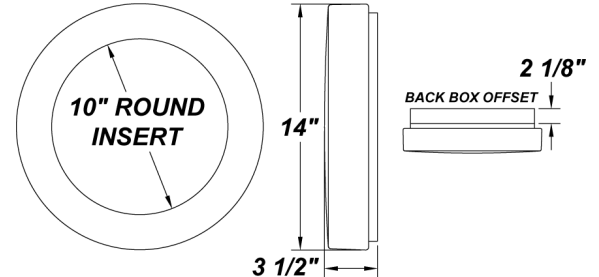

ALLURE RD - WATERCOLOR

COMPACT FLUORESCENT

PROJECT :
TYPE :
ORDERING # :
COMMENTS :

FEATURES

- Steel Mounting Pan w/ Hi-Reflectance White Powder Coat Finish
- Luminous White Acrylic Diffuser
- Decorative Fabric Insert with Clear Acrylic Cover
 - If Wall-Mounted, Shifting / Settling of Insert May Occur
- Mounts Directly to 4" Junction Box (By Others) on Wall or Ceiling
- Mounting Hardware Included
- Lamps Included
- Integral EM Battery Available (Back Box Required)
- ADA compliant
- Dry Location

ORDERING INFORMATION

Example : (ALR - WC - 218Q - 120E - 41K)

PRODUCT	SOURCE/WATTAGE	VOLTAGE	INSERT DETAIL	FINISH	OPTIONS
ALR - WC					
Allure Round Watercolor	213Q - (2) 13W QE 218Q - (2) 18W QE 226Q - (2) 26W QE 122CE - (1) 22W T5 Circ	120E - Electronic 120V 277E - Electronic 277V		Not Applicable	41K - 4100K Color Temp. 35K - 3500K Color Temp. 30K - 3000K Color Temp. (Standard for 22W & 40W T5 Circ) 27K - 2700K Color Temp. (Standard) (Not Available for 22W & 40W T5 Circ) F - Fused TP - Tamper Resistant Screws DIM - Dimming Ballast * (QE Electronic Only) EBR - Remote Mount Battery (Field Installed)** EBW/BB - Integral Emergency Battery** (Back Box Required) BB - Back Box W2L - Wire 2 Lamps to Integral Emergency Battery (2x18W Max)