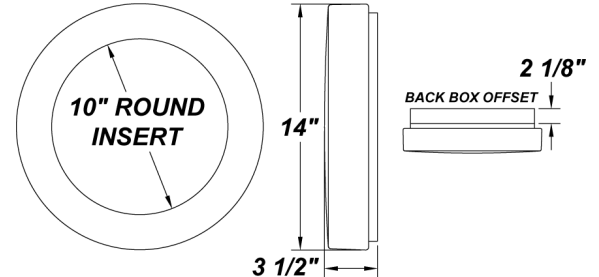

ALLURE RD - STUCCO

COMPACT FLUORESCENT

PROJECT :
TYPE :
ORDERING # :
COMMENTS :

FEATURES

- Steel Mounting Pan w/ Hi-Reflectance White Powder Coat Finish
- Luminous White Acrylic Diffuser
- Decorative Fabric Insert with Clear Acrylic Cover
 - If Wall-Mounted, Shifting / Settling of Insert May Occur
- Mounts Directly to 4" Junction Box (By Others) on Wall or Ceiling
- Mounting Hardware Included
- Lamps Included
- Integral EM Battery Available (Back Box Required)
- ADA compliant
- Dry Location

ORDERING INFORMATION

Example : (ALR - SO - 226Q - 120E - 41K)

PRODUCT	SOURCE/WATTAGE	VOLTAGE	INSERT DETAIL	FINISH	OPTIONS
ALR - SO					
Allure Round Stucco	213Q - (2) 13W QE 218Q - (2) 18W QE 226Q - (2) 26W QE 122CE - (1) 22W T5 Circ	120E - Electronic 120V 277E - Electronic 277V		Not Applicable	41K - 4100K Color Temp. 35K - 3500K Color Temp. 30K - 3000K Color Temp. (Standard for 22W & 40W T5 Circ) 27K - 2700K Color Temp. (Standard) (Not Available for 22W & 40W T5 Circ) F - Fused TP - Tamper Resistant Screws DIM - Dimming Ballast * (QE Electronic Only) EBR - Remote Mount Battery (Field Installed)** EBW/BB - Integral Emergency Battery** (Back Box Required) BB - Back Box W2L - Wire 2 Lamps to Integral Emergency Battery (2x18W Max)