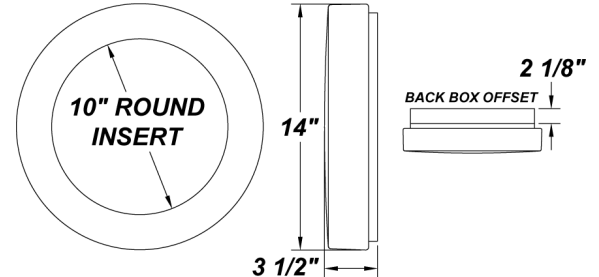

ALLURE RD - STAINLESS ETCH

COMPACT FLUORESCENT

PROJECT :
TYPE :
ORDERING # :
COMMENTS :

FEATURES

- Steel Mounting Pan w/ Hi-Reflectance White Powder Coat Finish
- Luminous White Acrylic Diffuser
- Decorative Fabric Insert with Clear Acrylic Cover
 - If Wall-Mounted, Shifting / Settling of Insert May Occur
- Mounts Directly to 4" Junction Box (By Others) on Wall or Ceiling
- Mounting Hardware Included
- Lamps Included
- Integral EM Battery Available (Back Box Required)
- ADA compliant
- Dry Location

ORDERING INFORMATION

Example : (ALR - SE - 226Q - 120E - 27K)

PRODUCT	SOURCE/WATTAGE	VOLTAGE	INSERT DETAIL	FINISH	OPTIONS
ALR - SE					
Allure Round Stainless Etch	213Q - (2) 13W QE 218Q - (2) 18W QE 226Q - (2) 26W QE 122CE - (1) 22W T5 Circ	120E - Electronic 120V 277E - Electronic 277V		Not Applicable	41K - 4100K Color Temp. 35K - 3500K Color Temp. 30K - 3000K Color Temp. (Standard for 22W & 40W T5 Circ) 27K - 2700K Color Temp. (Standard) (Not Available for 22W & 40W T5 Circ) F - Fused TP - Tamper Resistant Screws DIM - Dimming Ballast * (QE Electronic Only) EBR - Remote Mount Battery (Field Installed)** EBW/BB - Integral Emergency Battery** (Back Box Required) BB - Back Box W2L - Wire 2 Lamps to Integral Emergency Battery (2x18W Max)