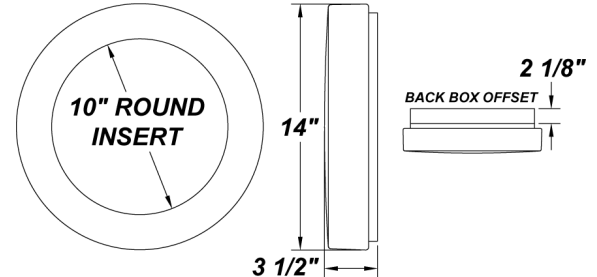

ALLURE RD - NATURAL BIRCH

COMPACT FLUORESCENT

PROJECT :
TYPE :
ORDERING # :
COMMENTS :

FEATURES

- Steel Mounting Pan w/ Hi-Reflectance White Powder Coat Finish
- Luminous White Acrylic Diffuser
- Decorative Fabric Insert with Clear Acrylic Cover
- If Wall-Mounted, Shifting / Settling of Insert May Occur
- Mounts Directly to 4" Junction Box (By Others)
- Mounting Hardware Included
- Lamps Included
- Integral EM Battery Available (Back Box Required)
- ADA compliant
- Dry Location

ORDERING INFORMATION

Example : (ALR - NB - 226Q - 120E - 27K)

PRODUCT	SOURCE/WATTAGE	VOLTAGE	INSERT DETAIL	FINISH	OPTIONS
ALR - NB					
Allure Round Natural Birch	213Q - (2) 13W QE 218Q - (2) 18W QE 226Q - (2) 26W QE 122CE - (1) 22W T5 Circ	120E - Electronic 120V 277E - Electronic 277V		Not Applicable	41K - 4100K Color Temp. 35K - 3500K Color Temp. 30K - 3000K Color Temp. (Standard for 22W & 40W T5 Circ) 27K - 2700K Color Temp. (Standard) (Not Available for 22W & 40W T5 Circ) F - Fused TP - Tamper Resistant Screws DIM - Dimming Ballast * (QE Electronic Only) EBR - Remote Mount Battery (Field Installed)** EBW/BB - Integral Emergency Battery** (Back Box Required) BB - Back Box W2L - Wire 2 Lamps to Integral Emergency Battery (2x18W Max)