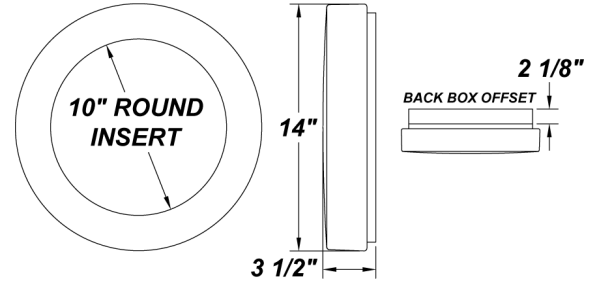

ALLURE RD - LINEN

COMPACT FLUORESCENT

PROJECT :
TYPE :
ORDERING # :
COMMENTS :

FEATURES

- Steel Mounting Pan w/ Hi-Reflectance White Powder Coat Finish
- Luminous White Acrylic Diffuser
- Decorative Fabric Insert w/ Clear Acrylic Cover
- Mounts Directly to 4" Junction Box (By Others) on Wall or Ceiling
- Mounting Hardware Included
- Lamps Included
- Integral EM Battery Available (Back Box Required)
- ADA compliant
- Dry Location

ORDERING INFORMATION

Example : (ALR - LN - 218Q - 120E - 27K)

PRODUCT	SOURCE/WATTAGE	VOLTAGE	INSERT DETAIL	FINISH	OPTIONS
ALR - LN					
Allure Round Linen	213Q - (2) 13W QE 218Q - (2) 18W QE 226Q - (2) 26W QE 122CE - (1) 22W T5 Circ	120E - Electronic 120V 277E - Electronic 277V		Not Applicable	41K - 4100K Color Temp. 35K - 3500K Color Temp. 30K - 3000K Color Temp. (Standard for 22W & 40W T5 Circ) 27K - 2700K Color Temp. (Standard) (Not Available for 22W & 40W T5 Circ) F - Fused TP - Tamper Resistant Screws DIM - Dimming Ballast * (QE Electronic Only) EBR - Remote Mount Battery (Field Installed)** EBW/BB - Integral Emergency Battery** (Back Box Required) BB - Back Box W2L - Wire 2 Lamps to Integral Emergency Battery (2x18W Max)

REPLACEMENT PARTS

PART NO.

Linen Round Acrylic Lens Assembly

38018

We reserve the right to revise the design or components of any product due to parts availability or change in UL standards, without assuming any obligation or liability to modify any products previously manufactured, and without notice.